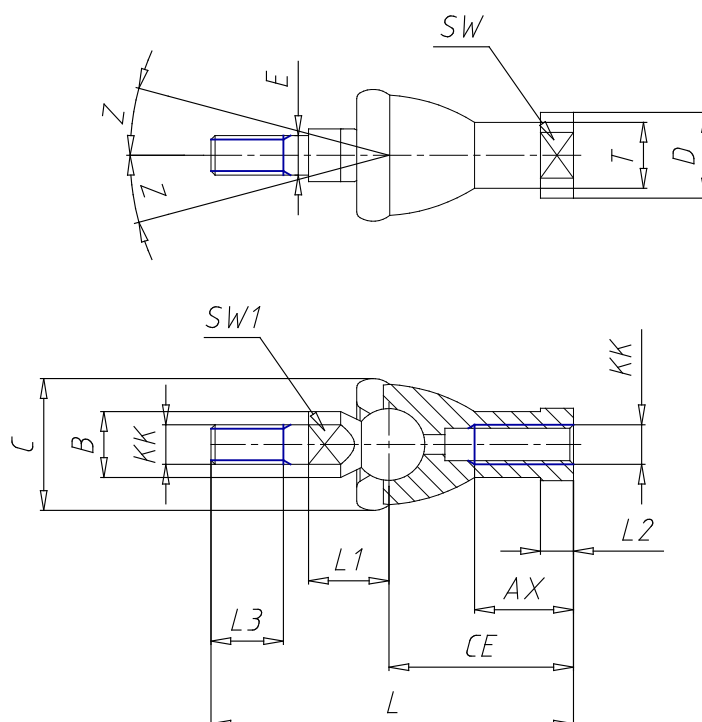

Piston Rod Socket Joint - Mod. GY

Product code: GY-80-100

Datasheet creation date: 07/03/2025 16:03

Check the most updated document online [click here](#)

TECHNICAL DATA

Mod.	GY-80-100
------	-----------

Piston Rod Socket Joint - Mod. GY

Product code: GY-80-100

DIMENSIONS

KK	M 20x1.5
L (mm)	133
CE (mm)	63
L2 (mm)	10.0
AX (mm)	38
SW (mm)	30
SW1 (mm)	24
L1 (mm)	31.5
L3 (mm)	25
Ø T (mm)	27.5
Ø D (mm)	34
E (mm)	20
Ø B (mm)	27
Ø C (mm)	45
Z (mm)	7.5