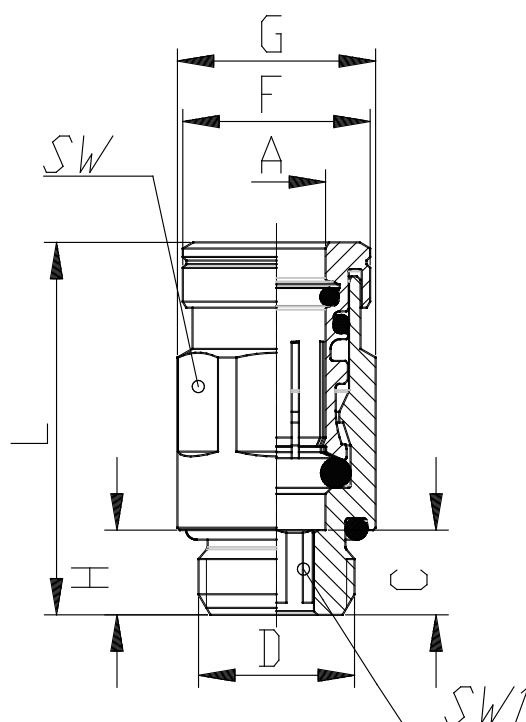

## Mod. H8512 - Serie H8000 fittings

Product code: H8512 12-1/2-V

Datasheet creation date: 10/03/2025 09:03

Check the most updated document online [click here](#)

### TECHNICAL DATA

|      |                |
|------|----------------|
| Mod. | H8512 12-1/2-V |
|------|----------------|

## Mod. H8512 - Serie H8000 fittings

Product code: H8512 12-1/2-V

### DIMENSIONS

|                 |       |
|-----------------|-------|
| <b>A (mm)</b>   | 12    |
| <b>D</b>        | G 1/2 |
| <b>C (mm)</b>   | 5.6   |
| <b>F (mm)</b>   | 20.0  |
| <b>G (mm)</b>   | 24.8  |
| <b>H (mm)</b>   | 8     |
| <b>L (mm)</b>   | 33.0  |
| <b>SW (mm)</b>  | 22    |
| <b>SW1 (mm)</b> | 9.0   |