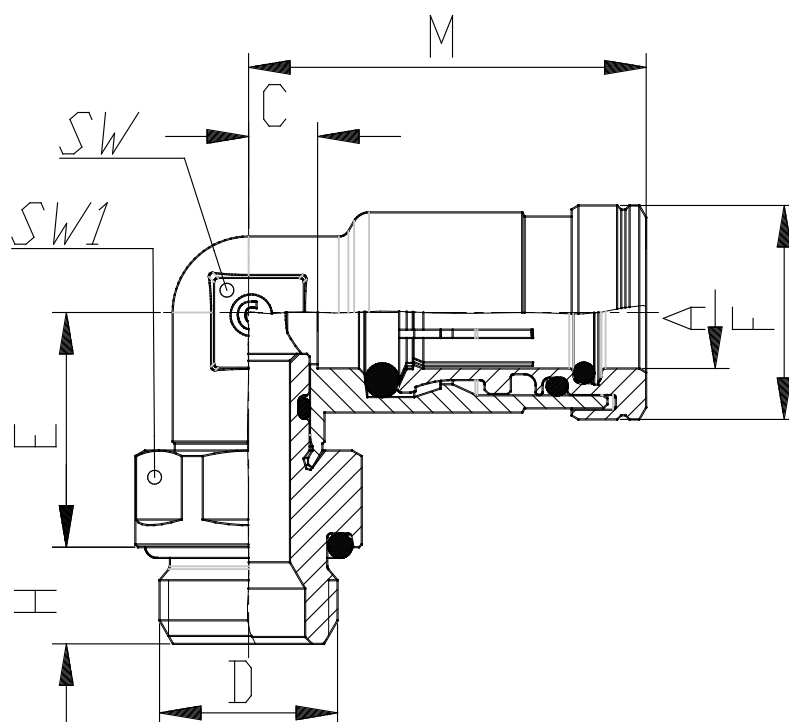

Mod. H8522 - Serie H8000 fittings

Product code: H8522 10-1/2-V

Datasheet creation date: 10/03/2025 09:04

Check the most updated document online [click here](#)

TECHNICAL DATA

| | |
|------|----------------|
| Mod. | H8522 10-1/2-V |
|------|----------------|

Mod. H8522 - Serie H8000 fittings

Product code: H8522 10-1/2-V

DIMENSIONS

| | |
|-----------------|-------|
| A (mm) | 10 |
| D | G 1/2 |
| C (mm) | 6 |
| E (mm) | 19.5 |
| F (mm) | 18.0 |
| H (mm) | 8 |
| M (mm) | 32.5 |
| SW (mm) | 13 |
| SW1 (mm) | 22 |