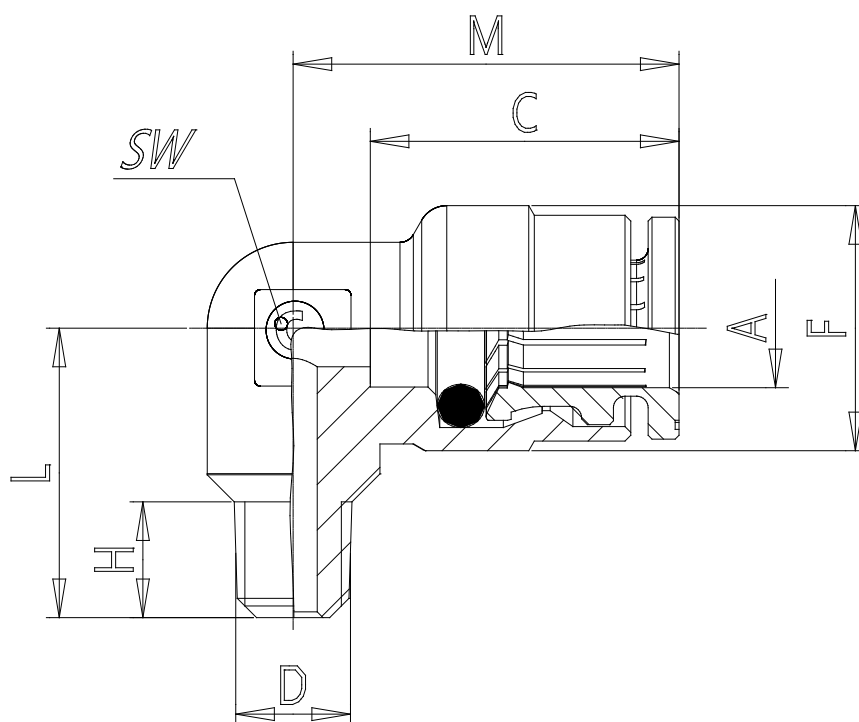

Mod. HP6500 - Series HP6000 fittings

Product code: HP6500 4-M10

Datasheet creation date: 10/03/2025 02:41

Check the most updated document online [click here](#)

TECHNICAL DATA

Mod.	HP6500 4-M10
------	--------------

Mod. HP6500 - Series HP6000 fittings

Product code: HP6500 4-M10

DIMENSIONS

A (mm)	4
D	M10x1,5
C (mm)	14
F (mm)	9.0
H (mm)	7.5
L (mm)	15.0
M (mm)	17.5
SW (mm)	8
Weight (g)	10