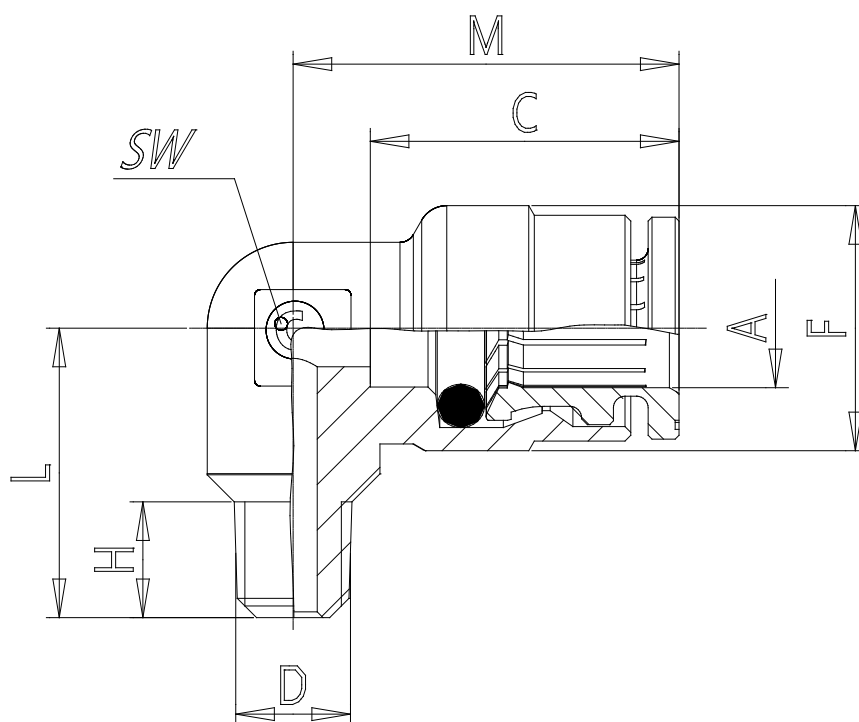

## Mod. HP6500 - Series HP6000 fittings

Product code: HP6500 4-M10X1

Datasheet creation date: 10/03/2025 02:41

Check the most updated document online [click here](#)

## Mod. HP6500 - Series HP6000 fittings

Product code: HP6500 4-M10X1

### DIMENSIONS

<b>A (mm)</b>	4
<b>D</b>	M10x1
<b>C (mm)</b>	14
<b>F (mm)</b>	9.0
<b>H (mm)</b>	6.0
<b>L (mm)</b>	13.5
<b>M (mm)</b>	17.5
<b>SW (mm)</b>	8
<b>Weight (g)</b>	10