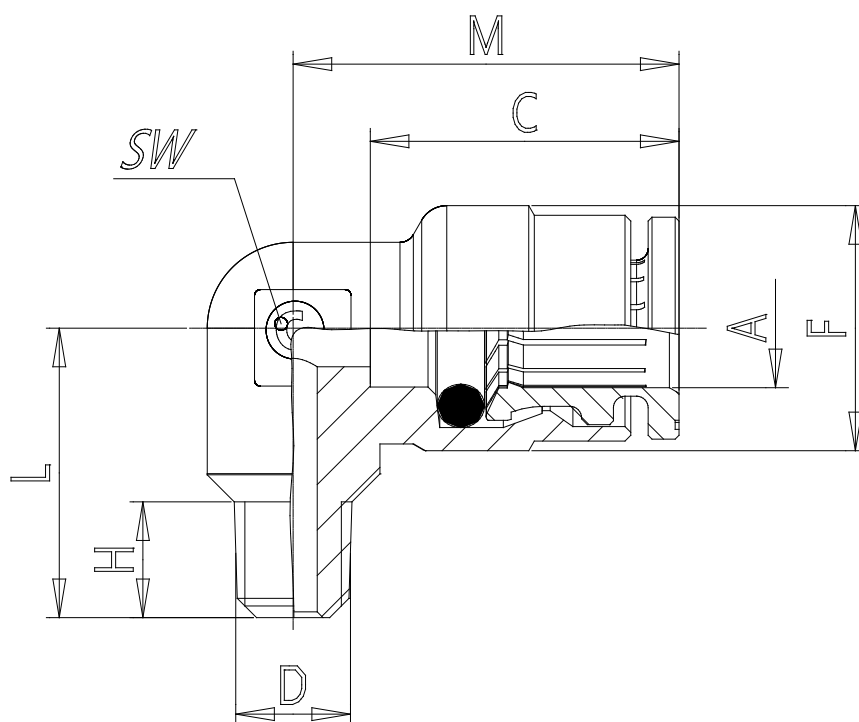

Mod. HP6500 - Series HP6000 fittings

Product code: HP6500 4-M12X1

Datasheet creation date: 10/03/2025 02:41

Check the most updated document online [click here](#)

TECHNICAL DATA

Mod.	HP6500 4-M12X1
------	----------------

Mod. HP6500 - Series HP6000 fittings

Product code: HP6500 4-M12X1

DIMENSIONS

A (mm)	4
D	M12x1
C (mm)	14
F (mm)	10.0
H (mm)	7.0
L (mm)	15.0
M (mm)	19.0
SW (mm)	10
Weight (g)	15