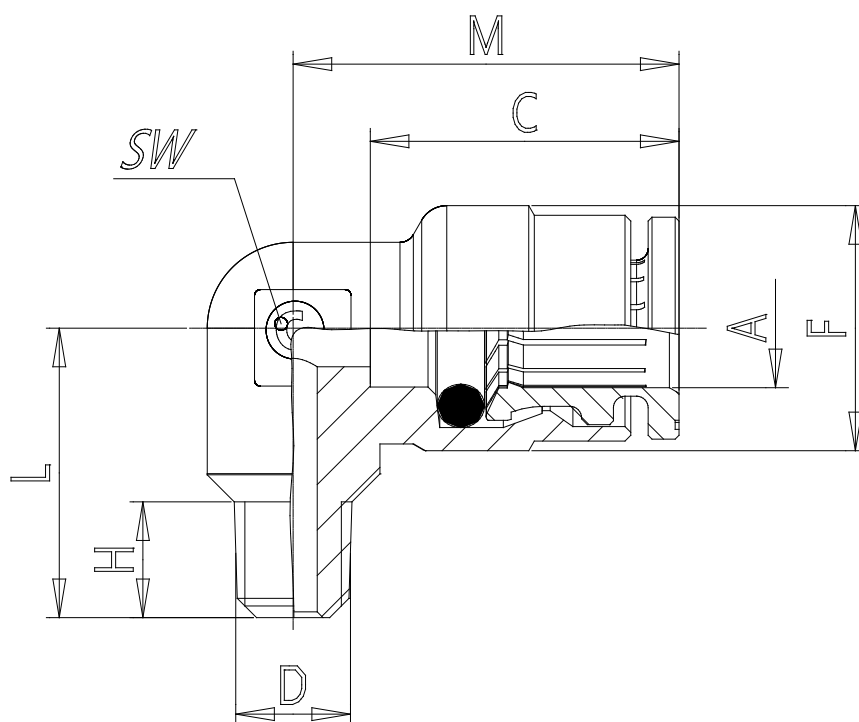

Mod. HP6500 - Series HP6000 fittings

Product code: HP6500 4-M6

DIMENSIONS

A (mm)	4
D	M6x1
C (mm)	14
F (mm)	9.0
H (mm)	6.0
L (mm)	13.5
M (mm)	17.5
SW (mm)	8
Weight (g)	6