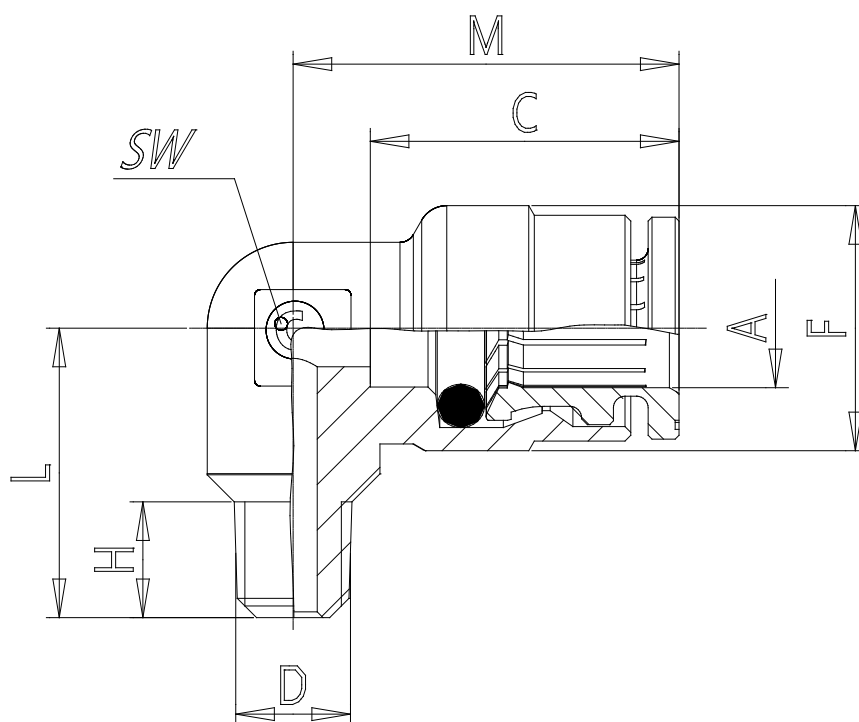

Mod. HP6500 - Series HP6000 fittings

Product code: HP6500 6-M10

Datasheet creation date: 10/03/2025 02:41

Check the most updated document online [click here](#)

TECHNICAL DATA

Mod.	HP6500 6-M10
------	--------------

Mod. HP6500 - Series HP6000 fittings

Product code: HP6500 6-M10

DIMENSIONS

A (mm)	6
D	M10x1,5
C (mm)	16
F (mm)	12.7
H (mm)	7.0
L (mm)	15.5
M (mm)	20.0
SW (mm)	9
Weight (g)	11