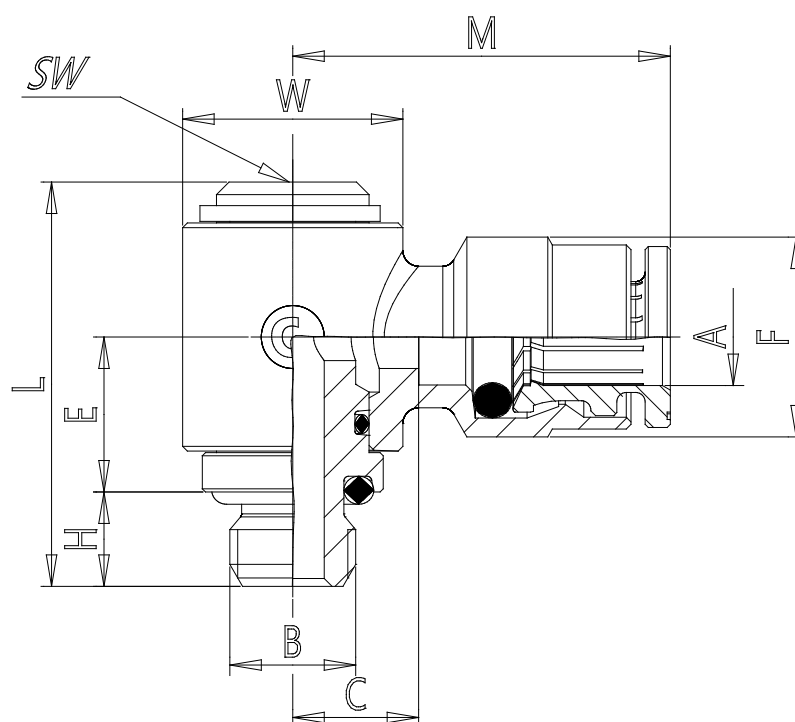

## Mod. HP6622 - Series HP6000 fittings

Product code: HP6622 6-1/8

Datasheet creation date: 10/03/2025 02:44

Check the most updated document online [click here](#)

### TECHNICAL DATA

Mod.	HP6622 6-1/8
------	--------------

## Mod. HP6622 - Series HP6000 fittings

Product code: HP6622 6-1/8

### DIMENSIONS

<b>A (mm)</b>	6
<b>B</b>	G1/8
<b>C (mm)</b>	8
<b>E (mm)</b>	9.75
<b>F (mm)</b>	12.7
<b>H (mm)</b>	6.0
<b>L (mm)</b>	25.7
<b>M (mm)</b>	24
<b>SW (mm)</b>	5
<b>W (mm)</b>	19.3
<b>Weight (g)</b>	32