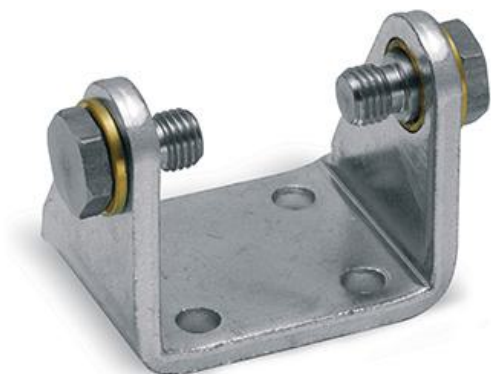

## Rear trunnion - Mod. I

Product code: I-42-40

Datasheet creation date: 07/03/2025 15:59

Check the most updated document online [click here](#)

## Rear trunnion - Mod. I

Product code: I-42-40