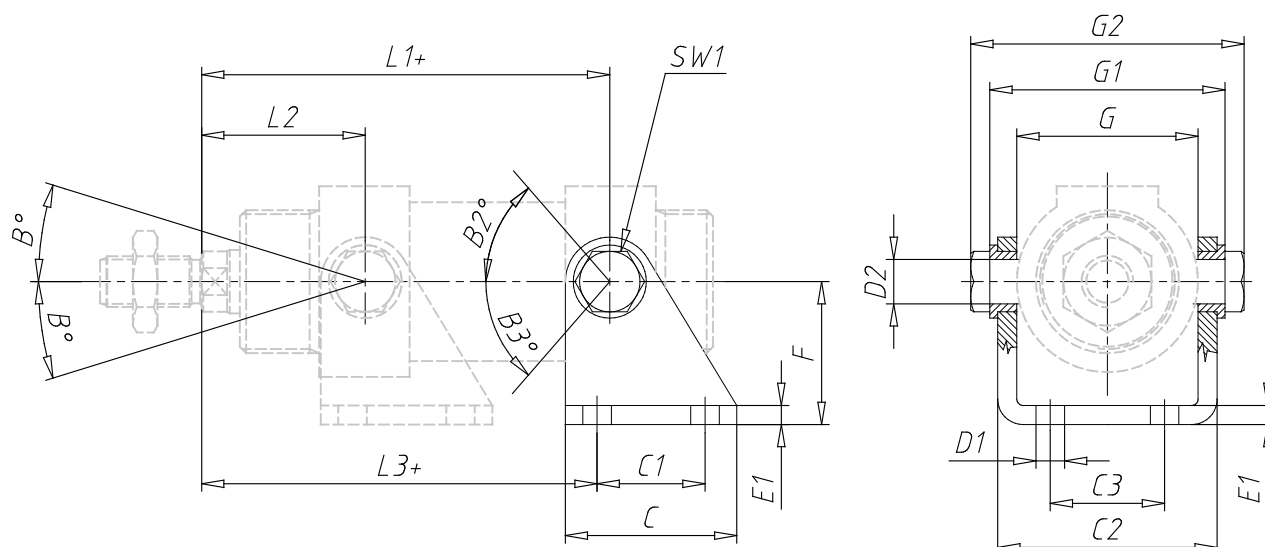

## Rear trunnion - Mod. I

Product code: I-42-40

Datasheet creation date: 07/03/2025 15:59

Check the most updated document online [click here](#)

## Rear trunnion - Mod. I

Product code: I-42-40

### DIMENSIONS

<b>L1 (mm)</b>	120.0
<b>L2 (mm)</b>	45.0
<b>L3 (mm)</b>	117.0
<b>C (mm)</b>	50
<b>C1 (mm)</b>	30
<b>C2 (mm)</b>	56.1
<b>C3 (mm)</b>	28
<b>D1 (mm)</b>	9
<b>D2 (mm)</b>	12
<b>E1 (mm)</b>	5
<b>F (mm)</b>	40
<b>SW1 (mm)</b>	17
<b>G (mm)</b>	46.1
<b>G1 (mm)</b>	60.1
<b>G2 (mm)</b>	70.1