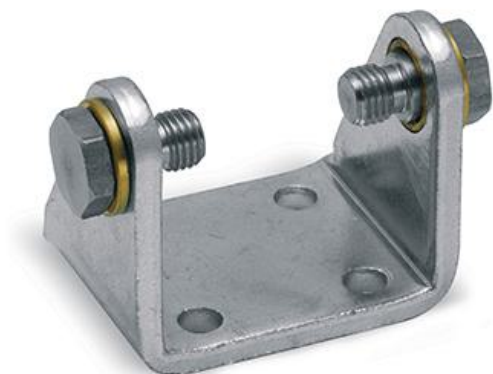

Rear trunnion - Mod. I

Product code: I-42-50

Datasheet creation date: 07/03/2025 15:59

Check the most updated document online [click here](#)

TECHNICAL DATA

| | |
|------|---------|
| Mod. | I-42-50 |
|------|---------|

Rear trunnion - Mod. I

Product code: I-42-50

DIMENSIONS

| | |
|-----------------|-------|
| L1 (mm) | 128.5 |
| L2 (mm) | 51.5 |
| L3 (mm) | 124.5 |
| C (mm) | 54 |
| C1 (mm) | 34 |
| C2 (mm) | 69.1 |
| C3 (mm) | 36 |
| D1 (mm) | 9 |
| D2 (mm) | 14 |
| E1 (mm) | 6 |
| F (mm) | 45 |
| SW1 (mm) | 19 |
| G (mm) | 57.1 |
| G1 (mm) | 74.1 |
| G2 (mm) | 86.1 |