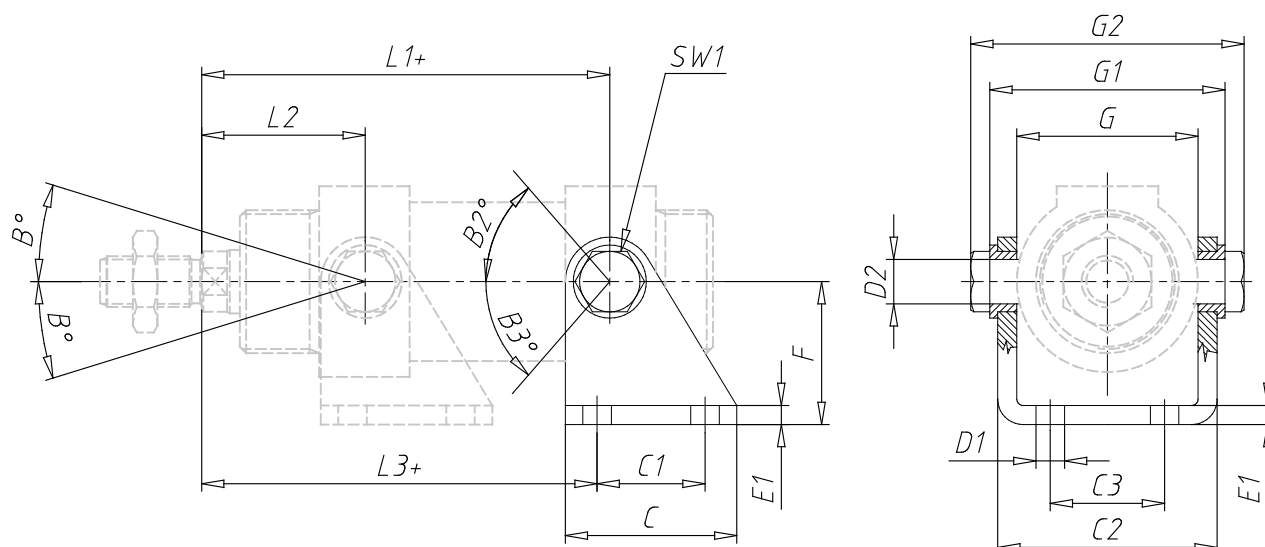

Rear trunnion - Mod. I

Product code: I-42-50

Datasheet creation date: 07/03/2025 15:59

Check the most updated document online [click here](#)

TECHNICAL DATA

| | |
|------|---------|
| Mod. | I-42-50 |
|------|---------|

Rear trunnion - Mod. I

Product code: I-42-50

DIMENSIONS

| | |
|-----------------|-------|
| L1 (mm) | 128.5 |
| L2 (mm) | 51.5 |
| L3 (mm) | 124.5 |
| C (mm) | 54 |
| C1 (mm) | 34 |
| C2 (mm) | 69.1 |
| C3 (mm) | 36 |
| D1 (mm) | 9 |
| D2 (mm) | 14 |
| E1 (mm) | 6 |
| F (mm) | 45 |
| SW1 (mm) | 19 |
| G (mm) | 57.1 |
| G1 (mm) | 74.1 |
| G2 (mm) | 86.1 |