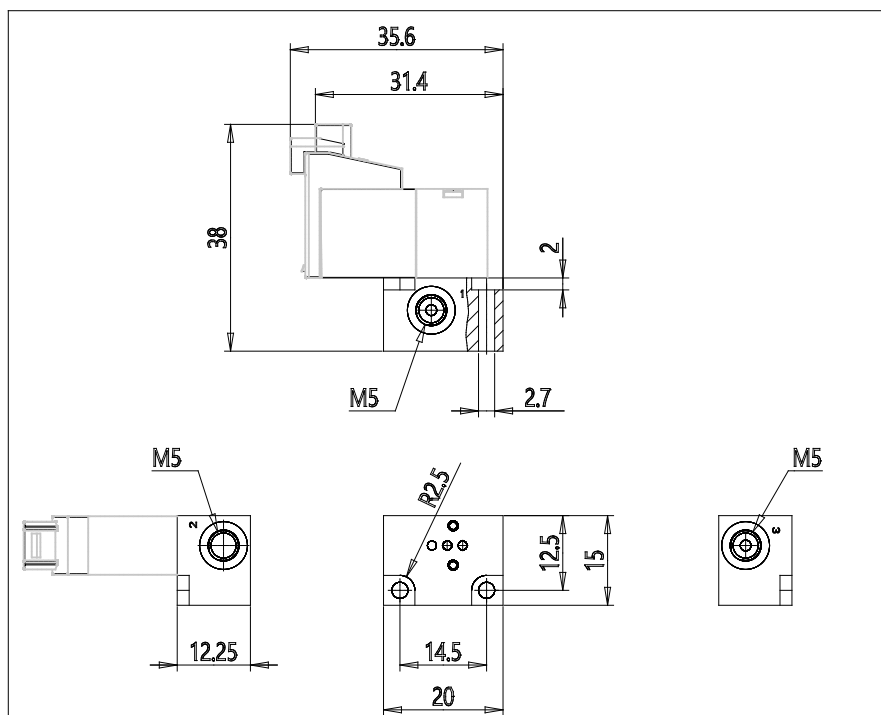

Single sub-base - Series K

Product code: K001-02

Datasheet creation date: 07/03/2025 16:24

Check the most updated document online [click here](#)

TECHNICAL DATA

Mod.	K001-02
------	---------

Single sub-base - Series K

Product code: K001-02

DIMENSIONS

Mod.	K001-02
------	---------