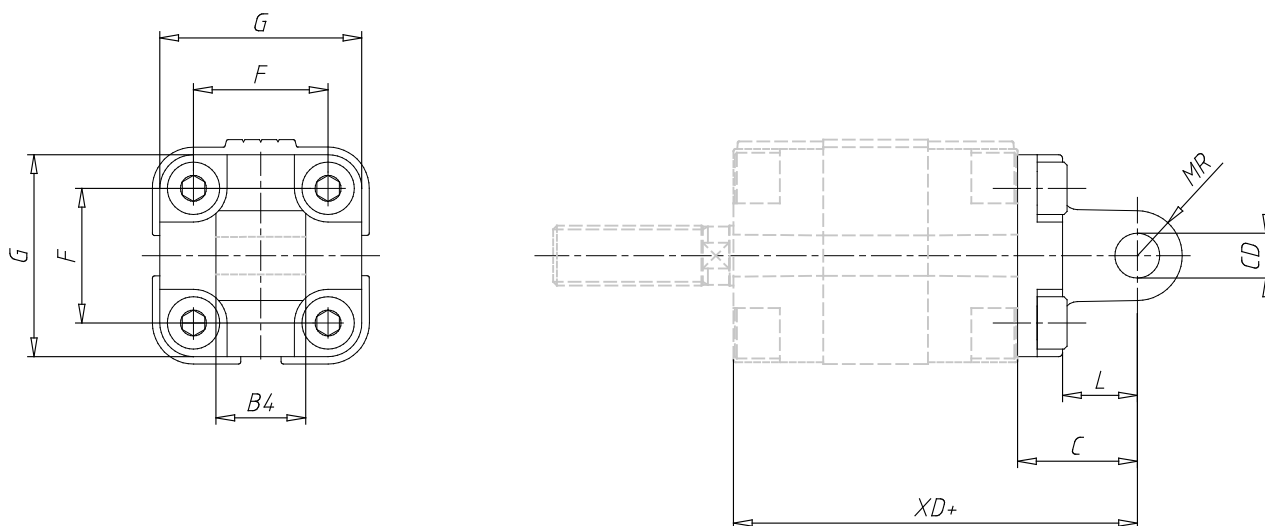

Rear trunnion - Mod. L

Product code: L-31-25

Datasheet creation date: 07/03/2025 15:57

Check the most updated document online [click here](#)

TECHNICAL DATA

Mod.	L-31-25
------	---------

Rear trunnion - Mod. L

Product code: L-31-25

DIMENSIONS

Ø CD (mm)	8
L (mm)	14
C (mm)	20
XD (mm)	59.5
MR (mm)	8
F (mm)	26
G (mm)	38
B4 (mm)	16