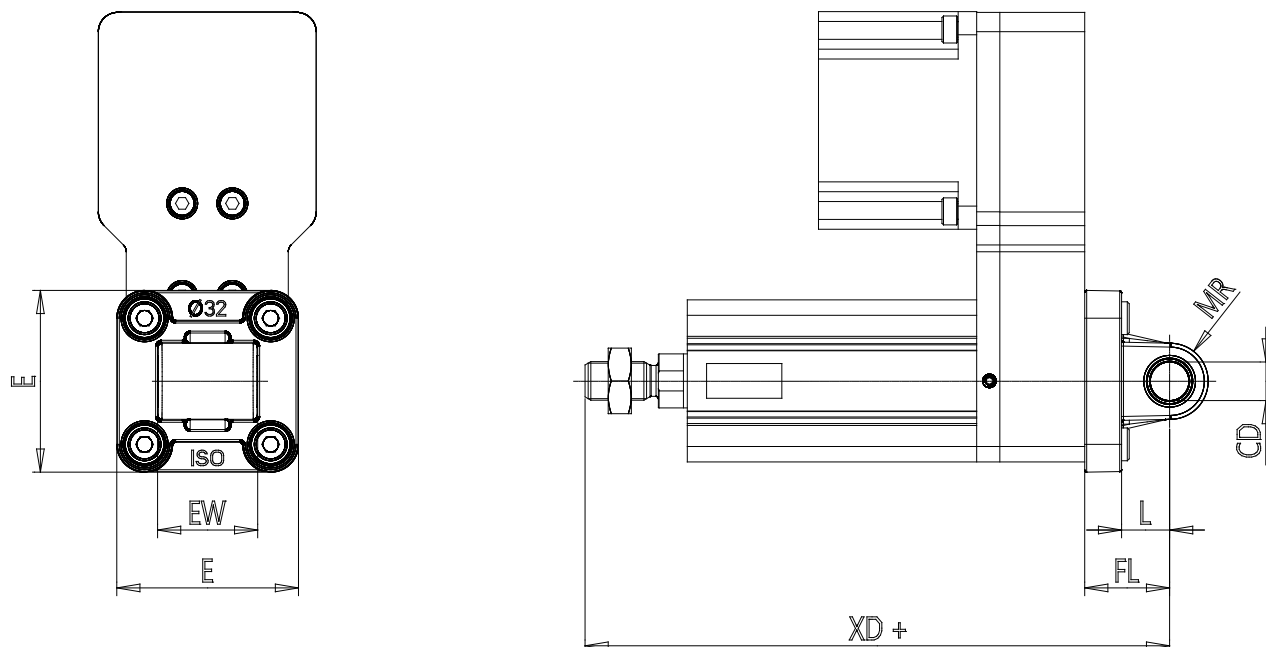

Rear trunnion - Mod. L-3E

Product code: L-3E-20

Datasheet creation date: 07/03/2025 15:38

Check the most updated document online [click here](#)

TECHNICAL DATA

Mod.	L-3E-20
------	---------

Rear trunnion - Mod. L-3E

Product code: L-3E-20

DIMENSIONS

CD (mm)	8
L (mm)	14
FL (mm)	20
XD (mm)	151.5
MR (mm)	8
E (mm)	34
EW (mm)	16