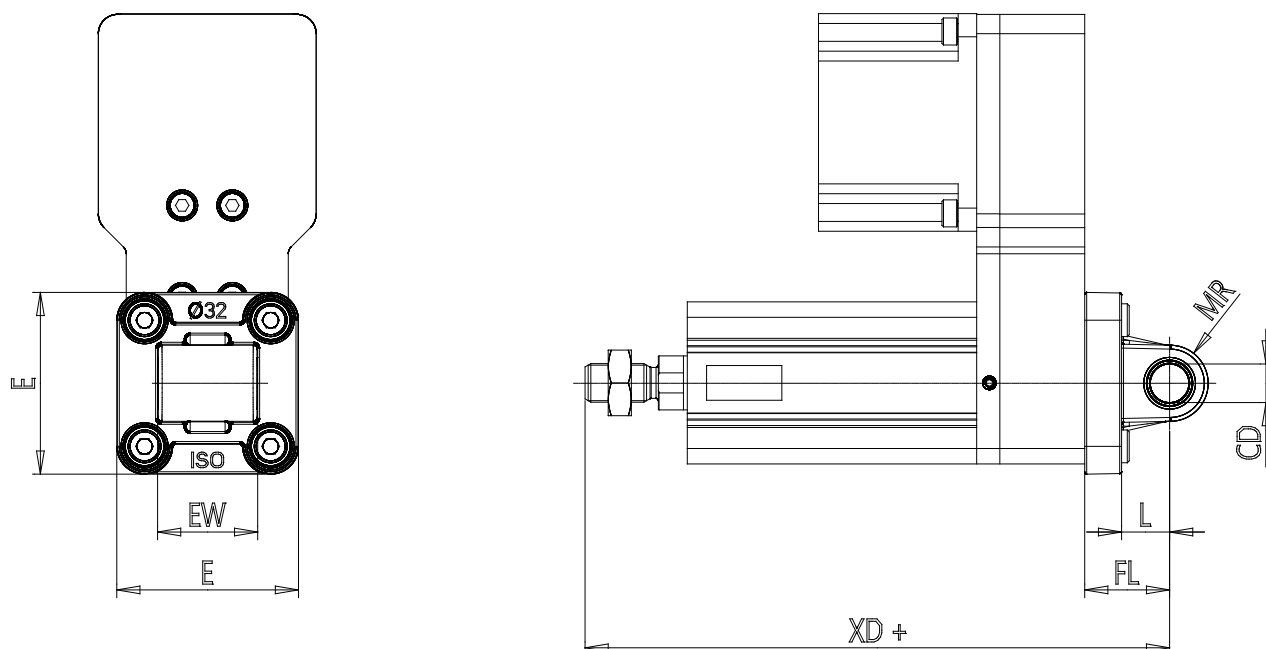

## Rear trunnion - Mod. L-3E

Product code: L-3E-32

Datasheet creation date: 07/03/2025 15:38

Check the most updated document online [click here](#)

## Rear trunnion - Mod. L-3E

Product code: L-3E-32

### DIMENSIONS

CD (mm)	10
L (mm)	13
FL (mm)	22
XD (mm)	151.5
MR (mm)	10
E (mm)	46
EW (mm)	26