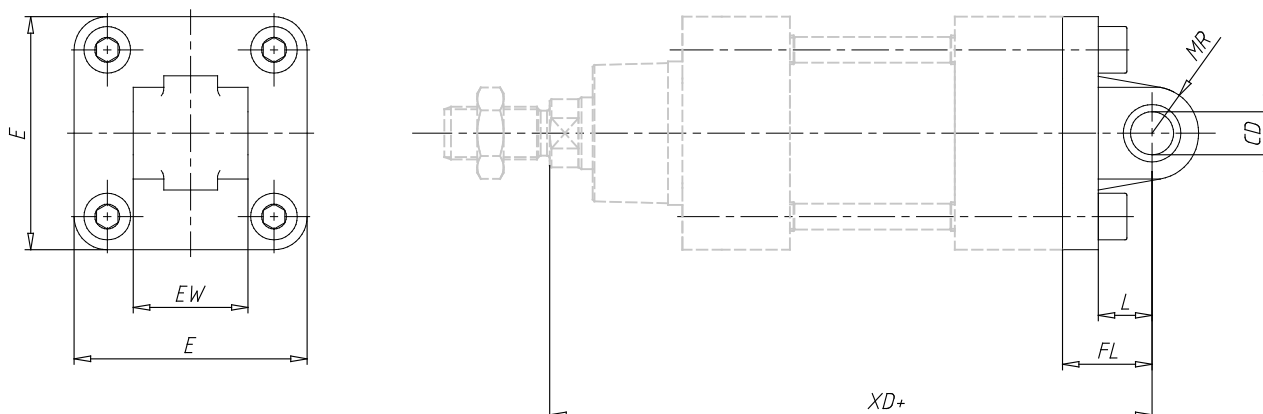

Rear trunnion, male - Mod. L

Product code: L-41-125

Datasheet creation date: 07/03/2025 16:03

Check the most updated document online [click here](#)

TECHNICAL DATA

Mod.	L-41-125
------	----------

Rear trunnion, male - Mod. L

Product code: L-41-125

DIMENSIONS

CD (mm)	25
L (mm)	30.0
FL (mm)	50
XD (mm)	275
MR (mm)	25.0
E (mm)	140
EW (mm)	70
torque force	20 Nm