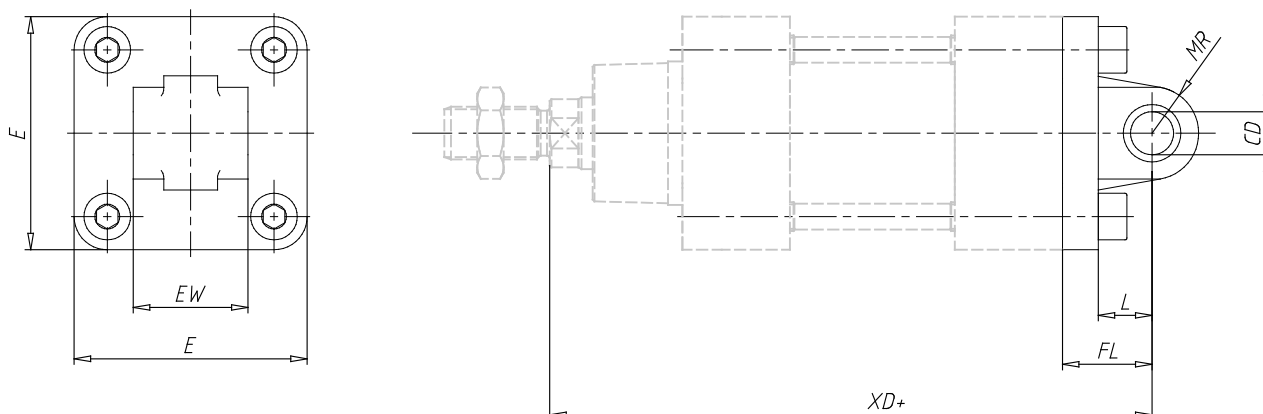

Rear trunnion, male - Mod. L

Product code: L-41-40

Datasheet creation date: 07/03/2025 16:03

Check the most updated document online [click here](#)

TECHNICAL DATA

Mod.	L-41-40
------	---------

Rear trunnion, male - Mod. L

Product code: L-41-40

DIMENSIONS

CD (mm)	12
L (mm)	16.0
FL (mm)	25
XD (mm)	160
MR (mm)	12.0
E (mm)	52
EW (mm)	28
torque force	5 Nm