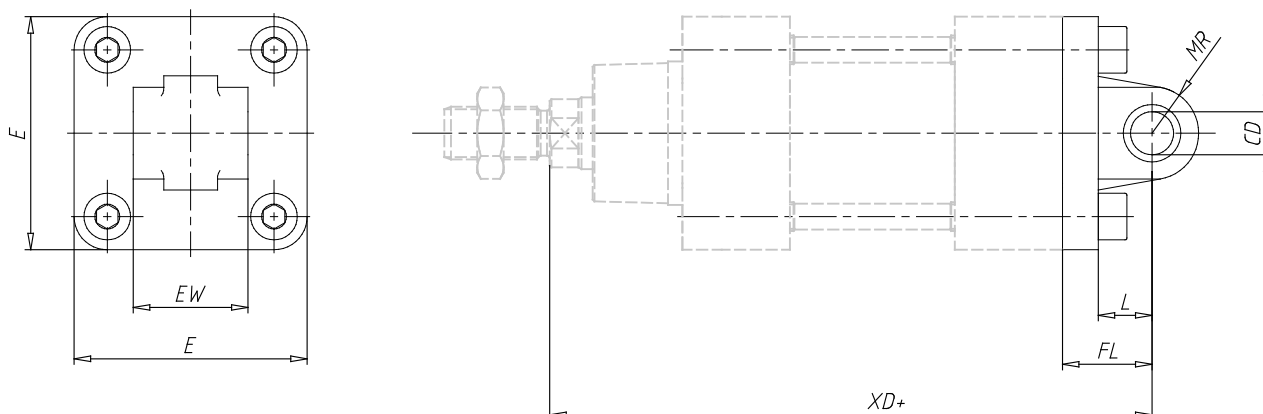

## Rear trunnion, male - Mod. L

Product code: L-41-80

Datasheet creation date: 07/03/2025 16:03

Check the most updated document online [click here](#)

## Rear trunnion, male - Mod. L

Product code: L-41-80

### DIMENSIONS

<b>CD (mm)</b>	16
<b>L (mm)</b>	22.0
<b>FL (mm)</b>	36
<b>XD (mm)</b>	210
<b>MR (mm)</b>	16.0
<b>E (mm)</b>	94
<b>EW (mm)</b>	50
<b>torque force</b>	15 Nm