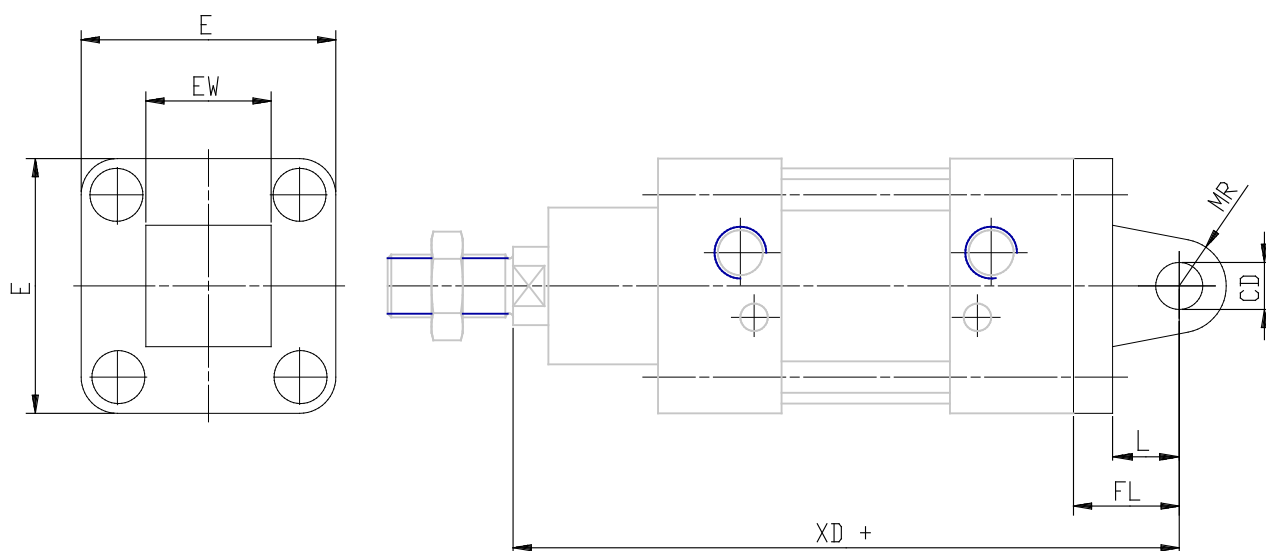

Rear trunnion, male - Mod. L-90

Product code: L-90-100

Datasheet creation date: 07/03/2025 15:53

Check the most updated document online [click here](#)

TECHNICAL DATA

Mod.	L-90-100
------	----------

Rear trunnion, male - Mod. L-90

Product code: L-90-100

DIMENSIONS

EW (mm)	60
Ø CD (mm)	20
E (mm)	115
FL (mm)	41
L (mm)	25
MR (mm)	20
XD (mm)	230