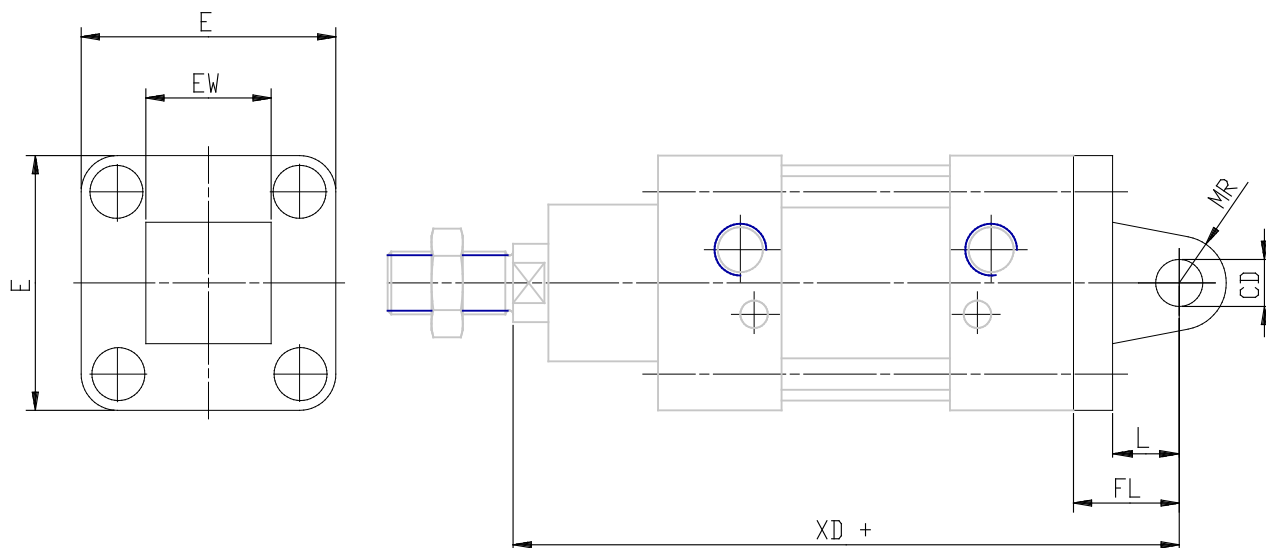

## Rear trunnion, male - Mod. L-90

Product code: L-90-125

Datasheet creation date: 07/03/2025 15:53

Check the most updated document online [click here](#)

### TECHNICAL DATA

Mod.	L-90-125
------	----------

## Rear trunnion, male - Mod. L-90

Product code: L-90-125

### DIMENSIONS

<b>EW (mm)</b>	70
<b>Ø CD (mm)</b>	25
<b>E (mm)</b>	140
<b>FL (mm)</b>	50
<b>L (mm)</b>	30
<b>MR (mm)</b>	25
<b>XD (mm)</b>	275