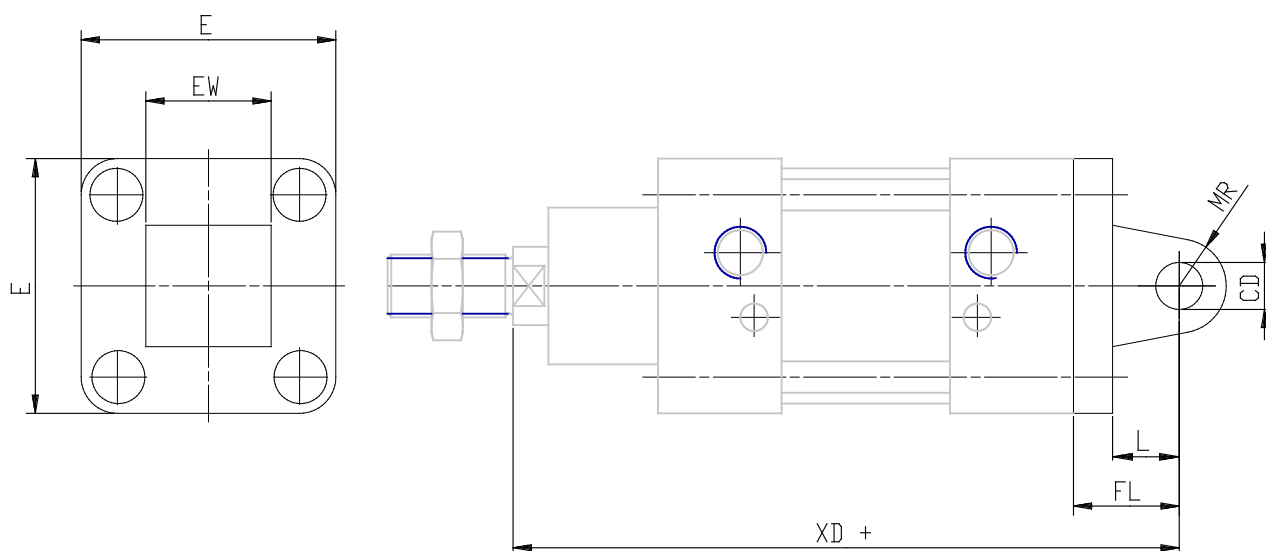

## Rear trunnion, male - Mod. L-90

Product code: L-90-32

Datasheet creation date: 07/03/2025 15:53

Check the most updated document online [click here](#)

### TECHNICAL DATA

Mod.	L-90-32
------	---------

## Rear trunnion, male - Mod. L-90

Product code: L-90-32

### DIMENSIONS

<b>EW (mm)</b>	26
<b>Ø CD (mm)</b>	10
<b>E (mm)</b>	45
<b>FL (mm)</b>	22
<b>L (mm)</b>	12
<b>MR (mm)</b>	10
<b>XD (mm)</b>	142