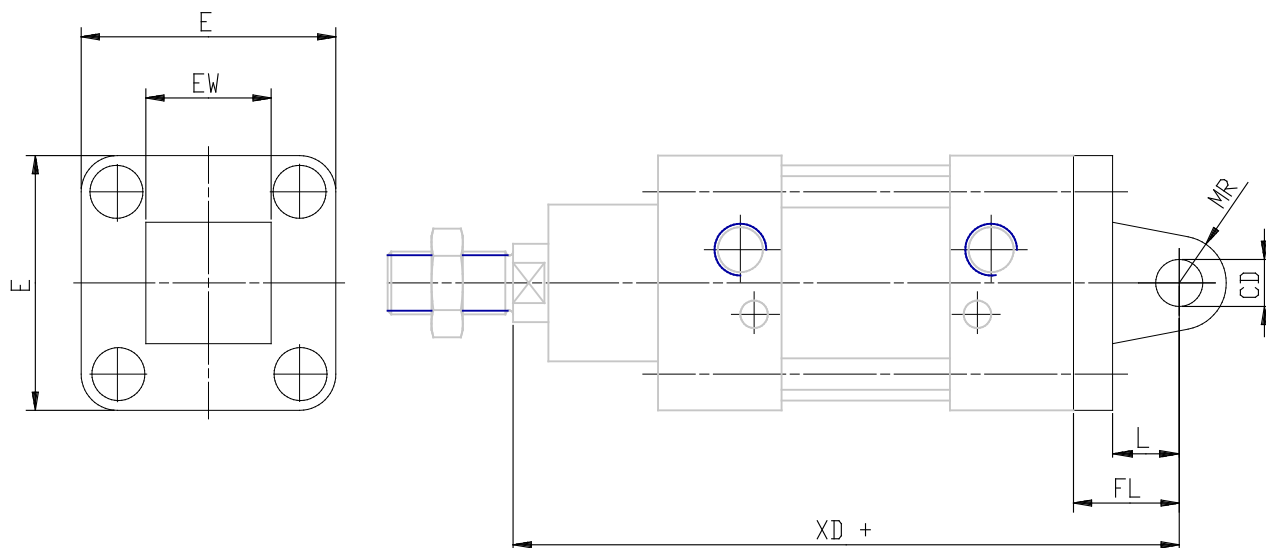

Rear trunnion, male - Mod. L-90

Product code: L-90-40

Datasheet creation date: 07/03/2025 15:53

Check the most updated document online [click here](#)

TECHNICAL DATA

Mod.	L-90-40
------	---------

Rear trunnion, male - Mod. L-90

Product code: L-90-40

DIMENSIONS

EW (mm)	28
Ø CD (mm)	12
E (mm)	52
FL (mm)	25
L (mm)	15
MR (mm)	12
XD (mm)	161