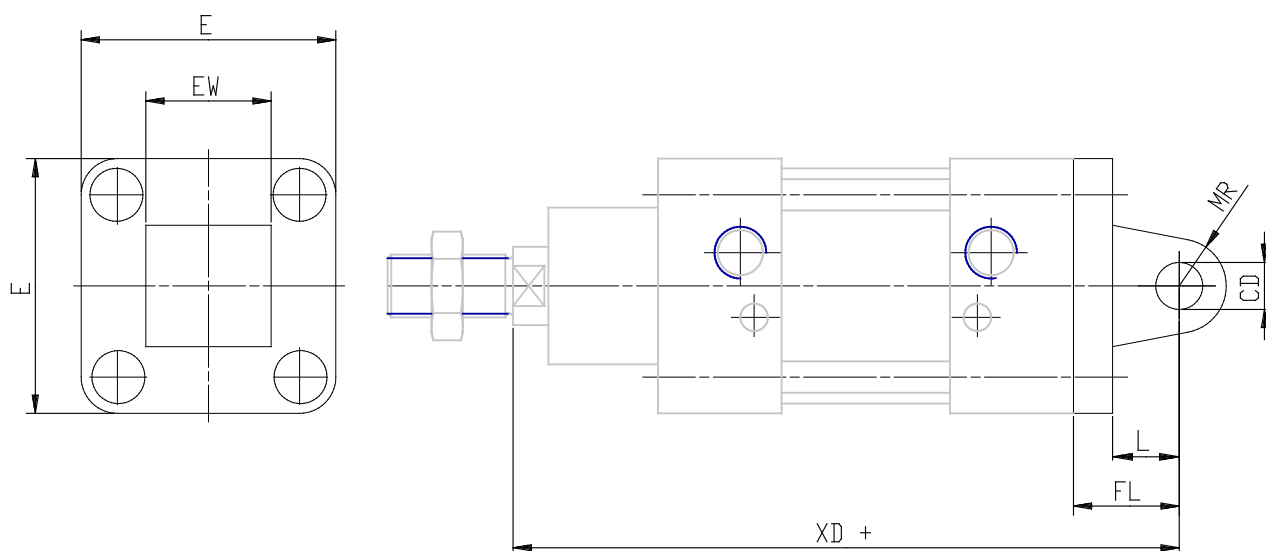

Rear trunnion, male - Mod. L-90

Product code: L-90-50

Datasheet creation date: 07/03/2025 15:53

Check the most updated document online [click here](#)

TECHNICAL DATA

Mod.	L-90-50
------	---------

Rear trunnion, male - Mod. L-90

Product code: L-90-50

DIMENSIONS

EW (mm)	32
Ø CD (mm)	12
E (mm)	65
FL (mm)	27
L (mm)	17
MR (mm)	12
XD (mm)	170