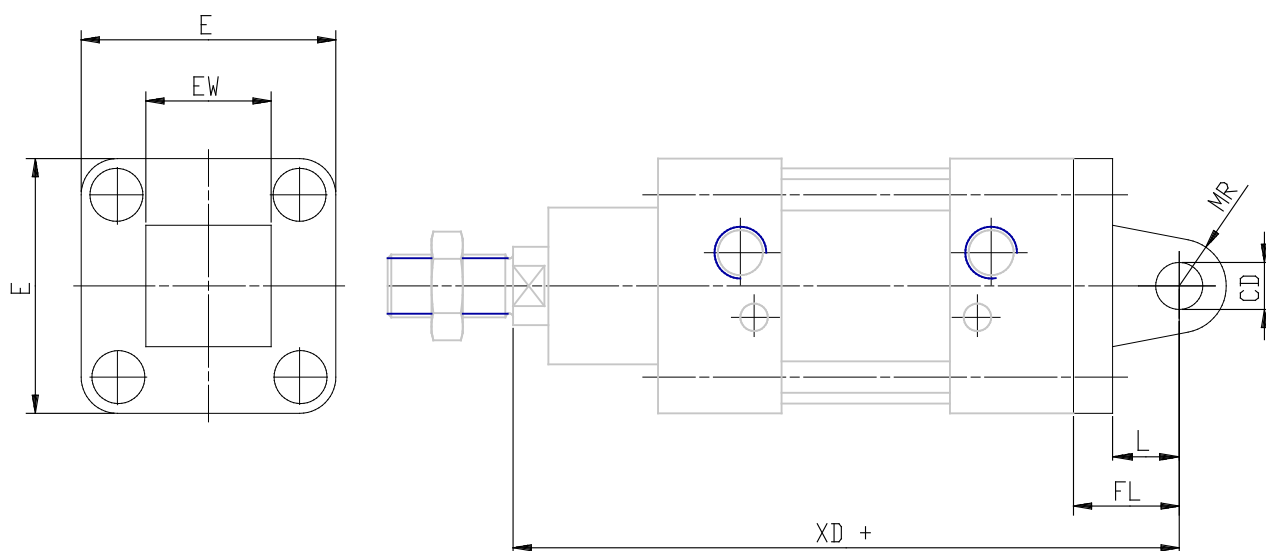

## Rear trunnion, male - Mod. L-90

Product code: L-90-63

Datasheet creation date: 07/03/2025 15:53

Check the most updated document online [click here](#)

## Rear trunnion, male - Mod. L-90

Product code: L-90-63

### DIMENSIONS

<b>EW (mm)</b>	40
<b>Ø CD (mm)</b>	16
<b>E (mm)</b>	75
<b>FL (mm)</b>	32
<b>L (mm)</b>	20
<b>MR (mm)</b>	16
<b>XD (mm)</b>	185