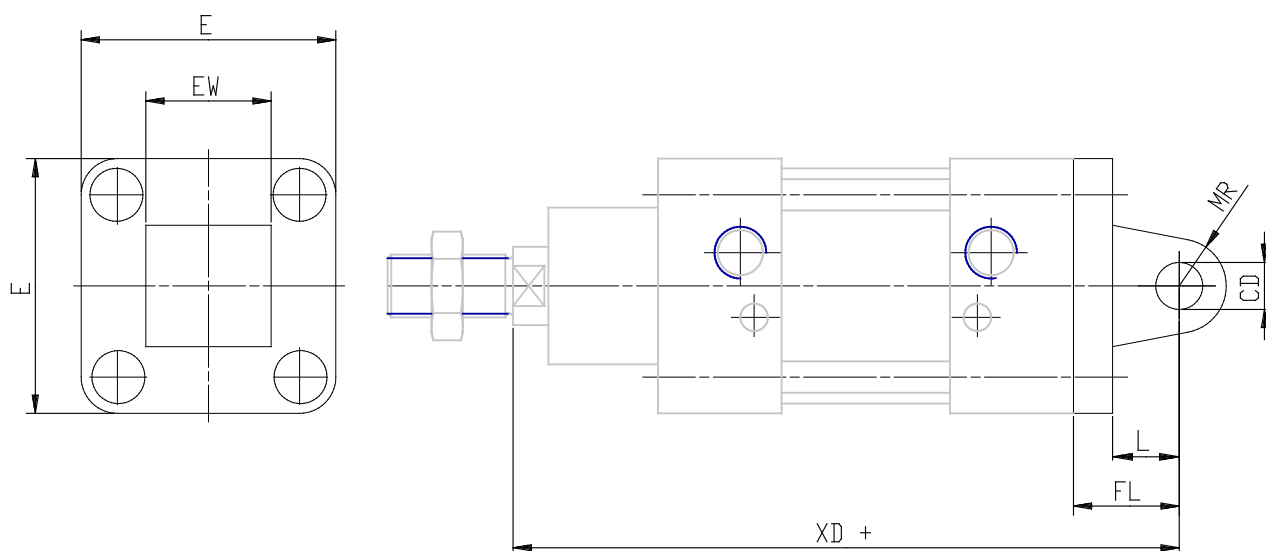

Rear trunnion, male - Mod. L-90

Product code: L-90-80

Datasheet creation date: 07/03/2025 15:54

Check the most updated document online [click here](#)

TECHNICAL DATA

Mod.	L-90-80
------	---------

Rear trunnion, male - Mod. L-90

Product code: L-90-80

DIMENSIONS

EW (mm)	50
Ø CD (mm)	16
E (mm)	95
FL (mm)	36
L (mm)	22
MR (mm)	16
XD (mm)	210