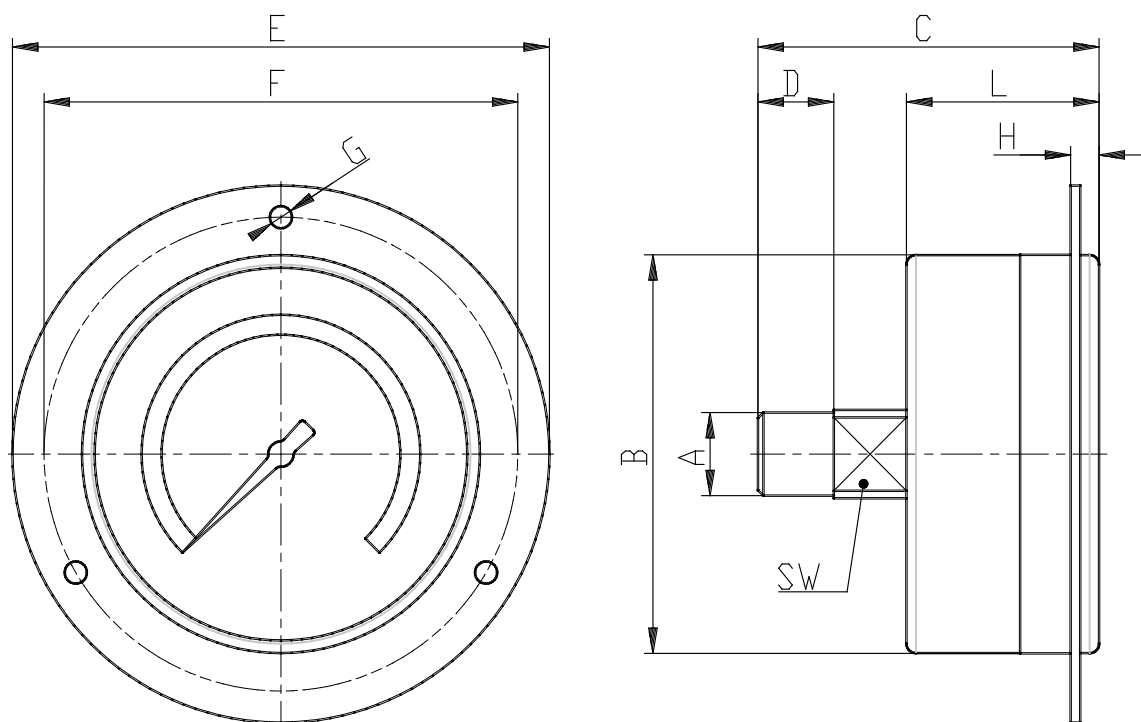

- Pressure gauges for panel mounting

Product code: M043-F06

Datasheet creation date: 07/03/2025 16:07

Check the most updated document online [click here](#)

■ TECHNICAL DATA

Mod.	M043-F06
------	----------

- Pressure gauges for panel mounting

Product code: M043-F06

DIMENSIONS

A	R1/8
B (mm)	40.500
C (mm)	43.000
D (mm)	10.000
E (mm)	61.000
F (mm)	51.000
G (mm)	3.500
H (mm)	4.000
L (mm)	27.000
SW (mm)	12.000
R (bar)	0-6 bar