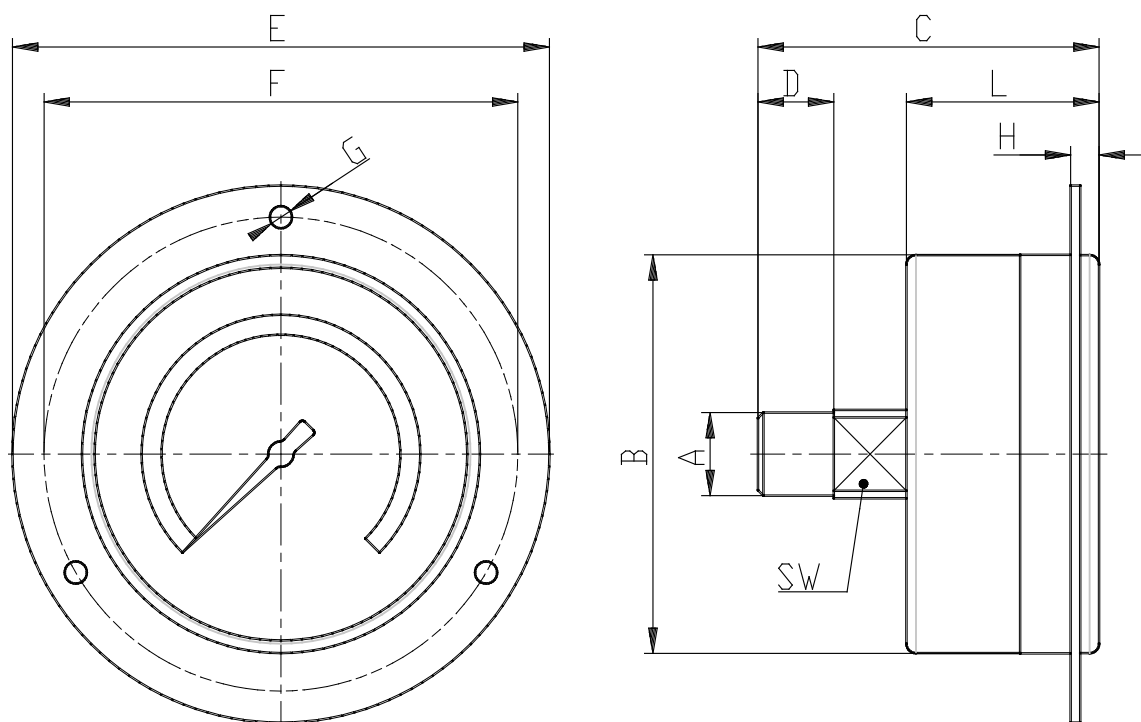

- Pressure gauges for panel mounting

Product code: M043-F12

Datasheet creation date: 07/03/2025 16:07

Check the most updated document online [click here](#)

■ TECHNICAL DATA

| | |
|------|----------|
| Mod. | M043-F12 |
|------|----------|

- Pressure gauges for panel mounting

Product code: M043-F12

DIMENSIONS

| | |
|----------------|----------|
| A | R1/8 |
| B (mm) | 40.500 |
| C (mm) | 43.000 |
| D (mm) | 10.000 |
| E (mm) | 61.000 |
| F (mm) | 51.000 |
| G (mm) | 3.500 |
| H (mm) | 4.000 |
| L (mm) | 27.000 |
| SW (mm) | 12.000 |
| R (bar) | 0-12 bar |