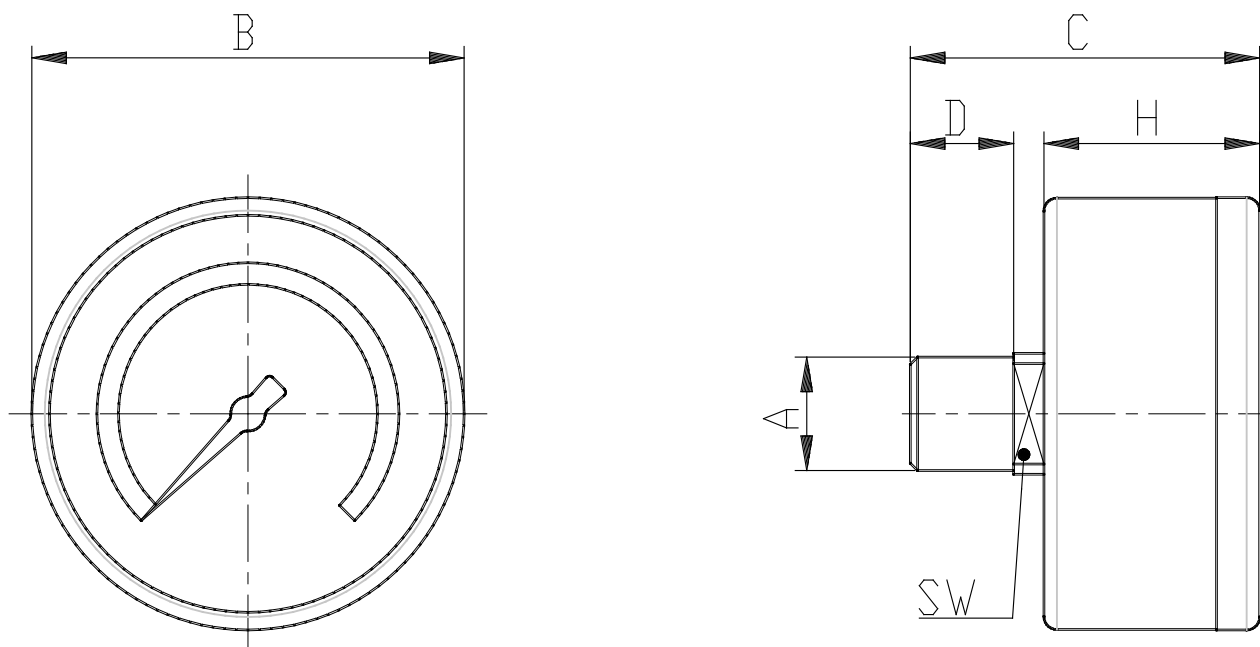

## - Pressure gauges with rear connection

Product code: M043-P02,5

Datasheet creation date: 07/03/2025 16:07

Check the most updated document online [click here](#)

### ■ DIMENSIONS

<b>A</b>	R1/8
<b>B (mm)</b>	38.800
<b>C (mm)</b>	41.000
<b>D (mm)</b>	10.000
<b>H (mm)</b>	25.000
<b>SW (mm)</b>	14.000
<b>R (bar)</b>	0-2.5 bar