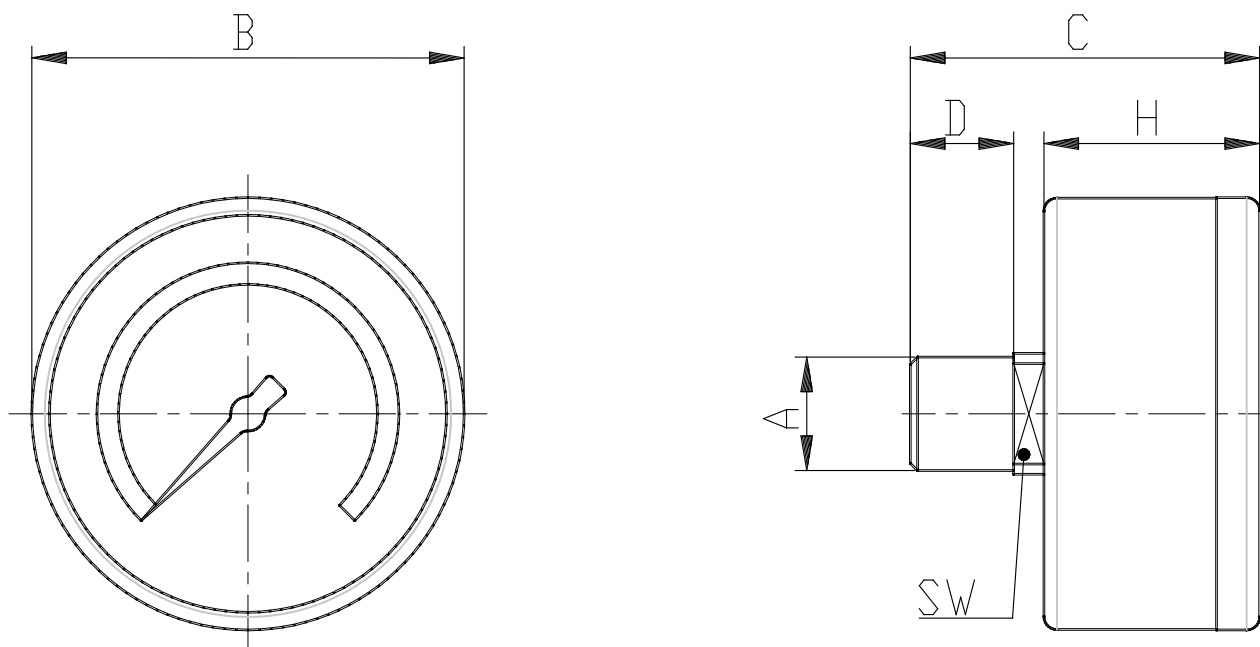

- Pressure gauges with rear connection

Product code: M043-P04

Datasheet creation date: 07/03/2025 16:07

Check the most updated document online [click here](#)

■ TECHNICAL DATA

Mod.	M043-P04
------	----------

- Pressure gauges with rear connection

Product code: M043-P04

DIMENSIONS

A	R1/8
B (mm)	38.800
C (mm)	41.000
D (mm)	10.000
H (mm)	25.000
SW (mm)	14.000
R (bar)	0-4 bar