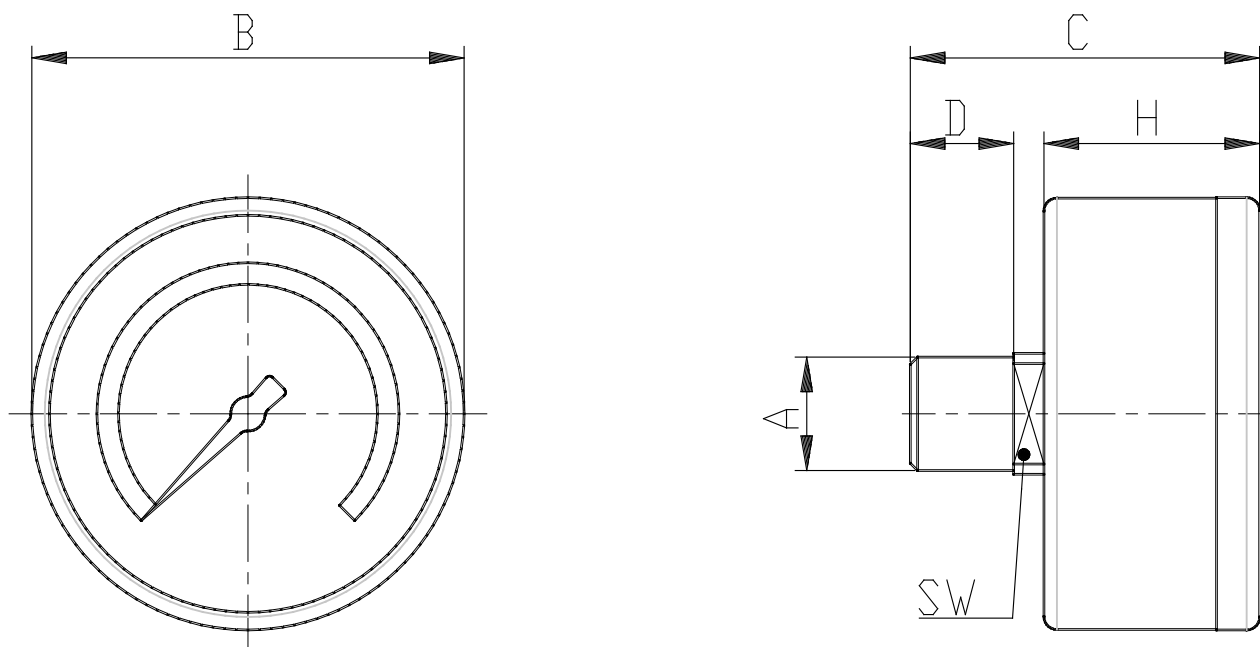

- Pressure gauges with rear connection

Product code: M043-P06

Datasheet creation date: 07/03/2025 16:07

Check the most updated document online [click here](#)

■ TECHNICAL DATA

Mod.	M043-P06
------	----------

- Pressure gauges with rear connection

Product code: M043-P06

■ DIMENSIONS

A	R1/8
B (mm)	38.800
C (mm)	41.000
D (mm)	10.000
H (mm)	25.000
SW (mm)	14.000
R (bar)	0-6 bar