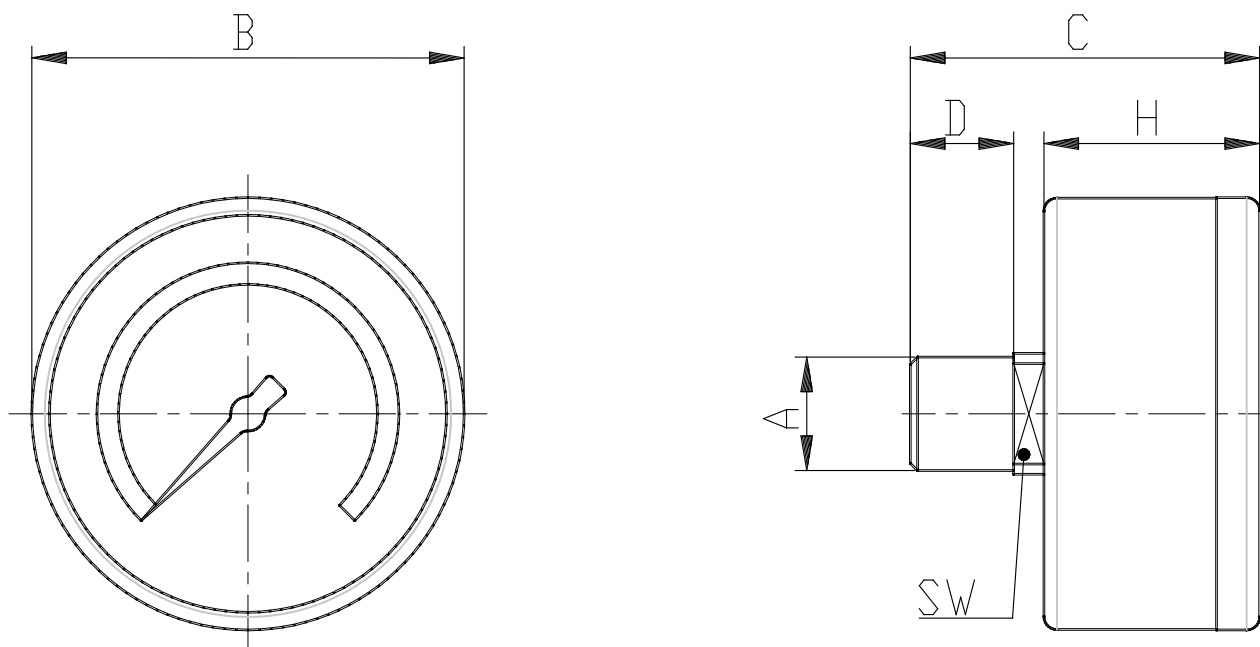

- Pressure gauges with rear connection

Product code: M043-P12

Datasheet creation date: 07/03/2025 16:07

Check the most updated document online [click here](#)

■ TECHNICAL DATA

Mod.	M043-P12
------	----------

- Pressure gauges with rear connection

Product code: M043-P12

■ DIMENSIONS

A	R1/8
B (mm)	38.800
C (mm)	41.000
D (mm)	10.000
H (mm)	25.000
SW (mm)	14.000
R (bar)	0-12 bar