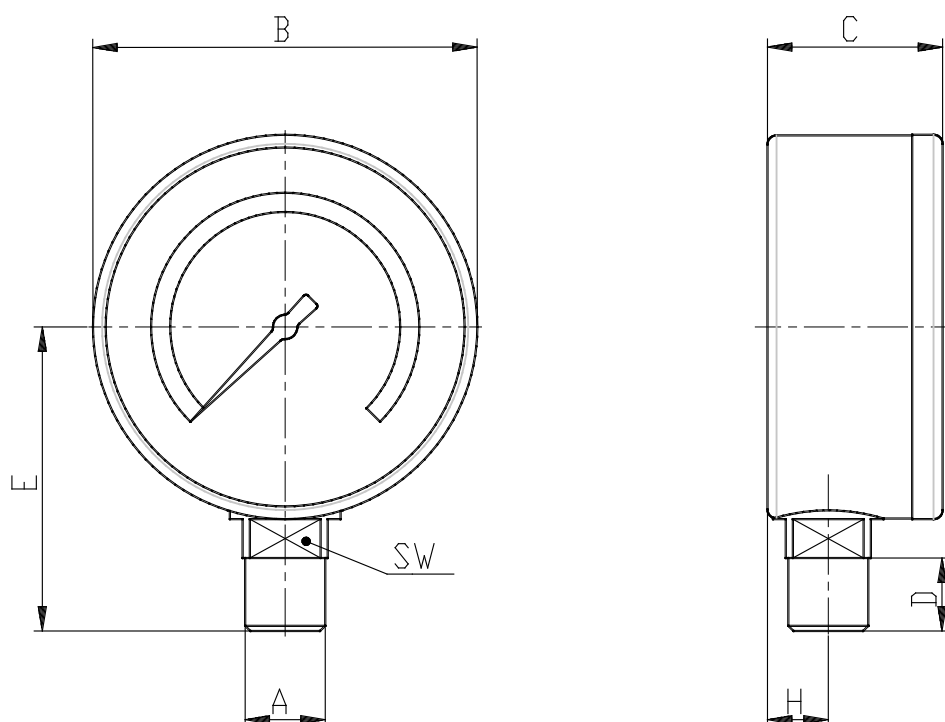

- Pressure gauges with radial connection

Product code: M043-R06

Datasheet creation date: 07/03/2025 16:07

Check the most updated document online [click here](#)

■ TECHNICAL DATA

Mod.	M043-R06
------	----------

- Pressure gauges with radial connection

Product code: M043-R06

DIMENSIONS

A	R1/8
B (mm)	38.800
C (mm)	24.200
D (mm)	10.000
E (mm)	35.200
H (mm)	9.000
SW (mm)	12.000
R (bar)	0-6 bar