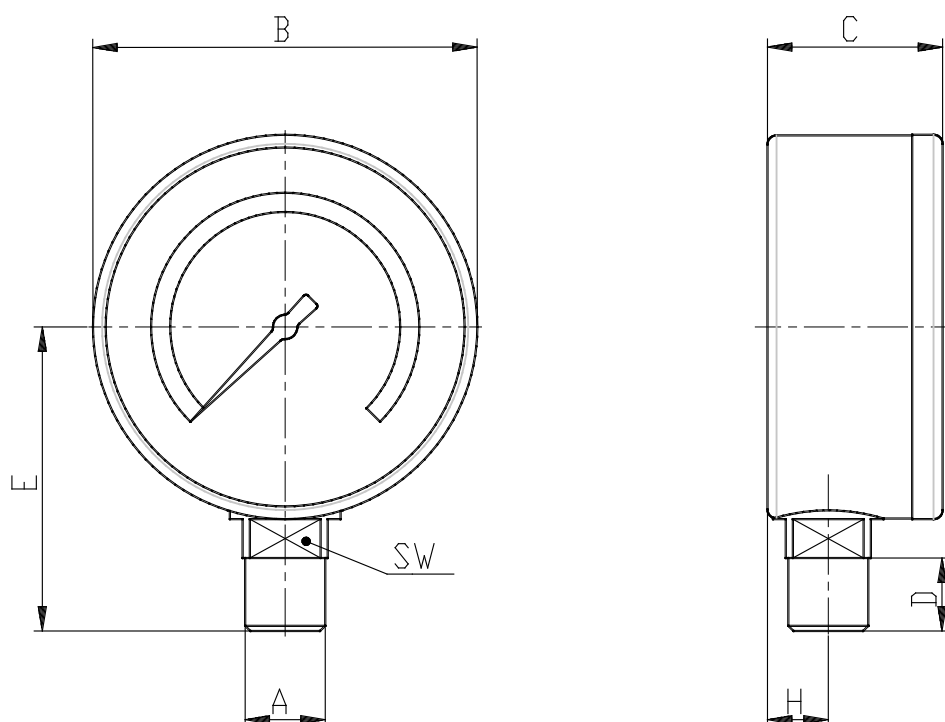

- Pressure gauges with radial connection

Product code: M043-R12

Datasheet creation date: 07/03/2025 16:07

Check the most updated document online [click here](#)

■ TECHNICAL DATA

Mod.	M043-R12
------	----------

- Pressure gauges with radial connection

Product code: M043-R12

■ DIMENSIONS

A	R1/8
B (mm)	38.800
C (mm)	24.200
D (mm)	10.000
E (mm)	35.200
H (mm)	9.000
SW (mm)	12.000
R (bar)	0-12 bar