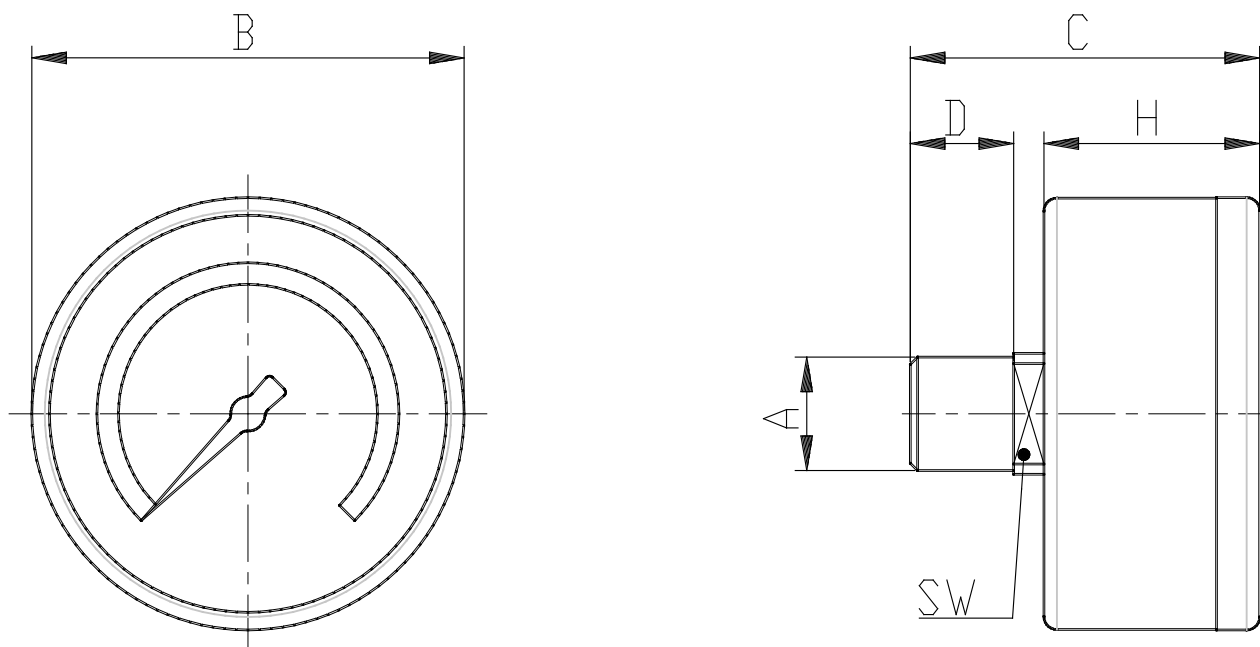

- Pressure gauges with rear connection

Product code: M053-P04

Datasheet creation date: 07/03/2025 16:07

Check the most updated document online [click here](#)

■ TECHNICAL DATA

| | |
|------|----------|
| Mod. | M053-P04 |
|------|----------|

- Pressure gauges with rear connection

Product code: M053-P04

■ DIMENSIONS

| | |
|----------------|---------|
| A | R1/8 |
| B (mm) | 50.000 |
| C (mm) | 41.500 |
| D (mm) | 10.000 |
| H (mm) | 25.000 |
| SW (mm) | 14.000 |
| R (bar) | 0-4 bar |