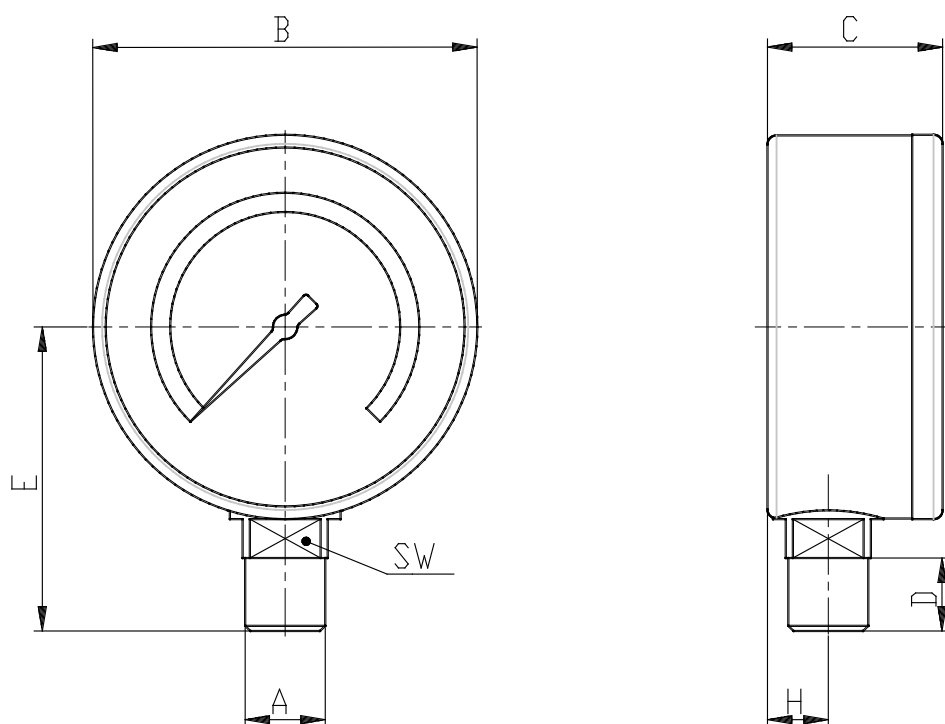

- Pressure gauges with radial connection

Product code: M053-R12

Datasheet creation date: 07/03/2025 16:07

Check the most updated document online [click here](#)

■ TECHNICAL DATA

Mod.	M053-R12
------	----------

- Pressure gauges with radial connection

Product code: M053-R12

■ DIMENSIONS

A	R1/8
B (mm)	48.800
C (mm)	27.500
D (mm)	10.000
E (mm)	43.000
H (mm)	10.000
SW (mm)	14.000
R (bar)	0-12 bar