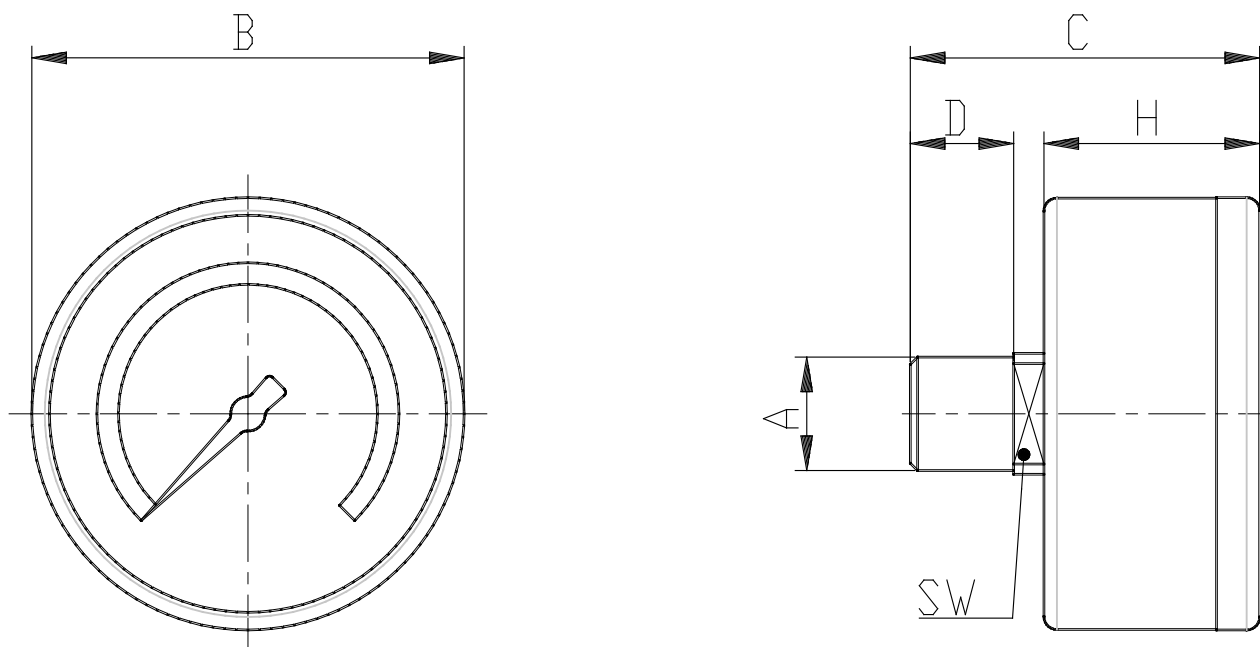

- Pressure gauges with rear connection

Product code: M063-P06

Datasheet creation date: 07/03/2025 16:08

Check the most updated document online [click here](#)

■ TECHNICAL DATA

Mod.	M063-P06
------	----------

- Pressure gauges with rear connection

Product code: M063-P06

■ DIMENSIONS

A	R1/4
B (mm)	50.000
C (mm)	40.500
D (mm)	10.000
H (mm)	25.000
SW (mm)	14.000
R (bar)	0-6 bar