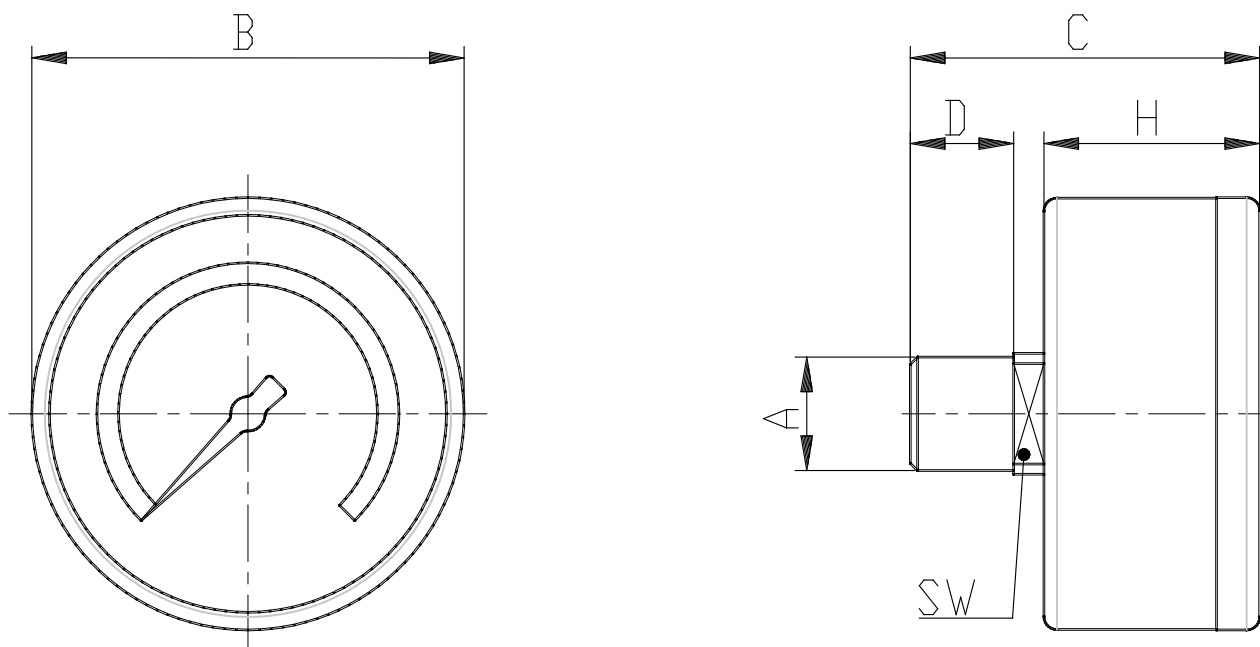

- Pressure gauges with rear connection

Product code: M063-P12

Datasheet creation date: 07/03/2025 16:08

Check the most updated document online [click here](#)

■ TECHNICAL DATA

Mod.	M063-P12
------	----------

- Pressure gauges with rear connection

Product code: M063-P12

■ DIMENSIONS

A	R1/4
B (mm)	50.000
C (mm)	40.500
D (mm)	12.000
H (mm)	25.000
SW (mm)	14.000
R (bar)	0-12 bar