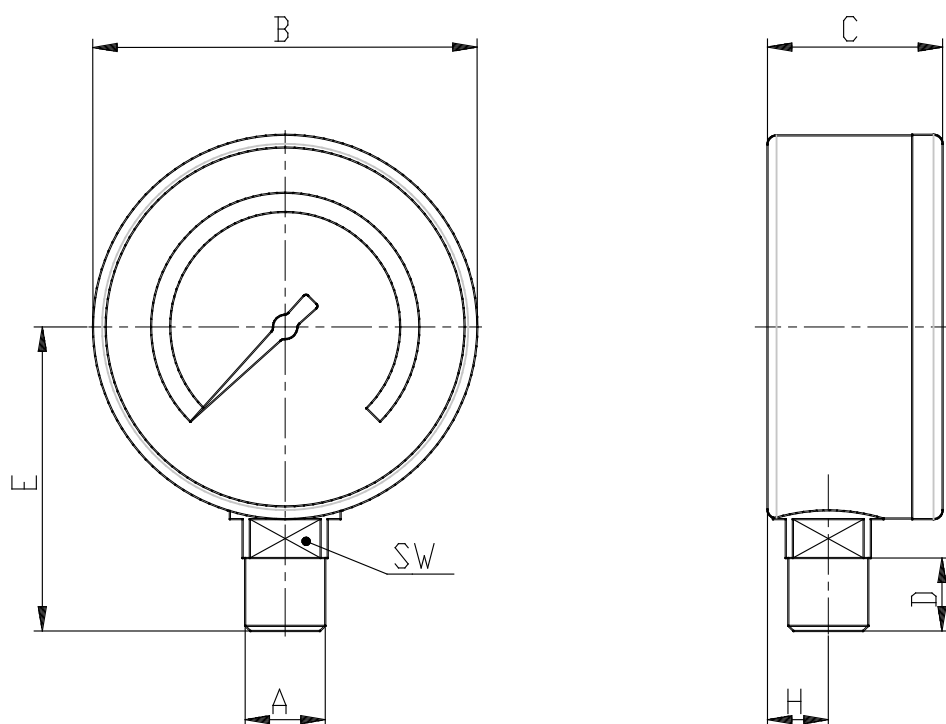

- Pressure gauges with radial connection

Product code: M063-R12

Datasheet creation date: 07/03/2025 16:08

Check the most updated document online [click here](#)

■ TECHNICAL DATA

Mod.	M063-R12
------	----------

- Pressure gauges with radial connection

Product code: M063-R12

■ DIMENSIONS

A	R1/4
B (mm)	63.000
C (mm)	28.800
D (mm)	12.000
E (mm)	50.000
H (mm)	10.000
SW (mm)	14.000
R (bar)	0-12 bar