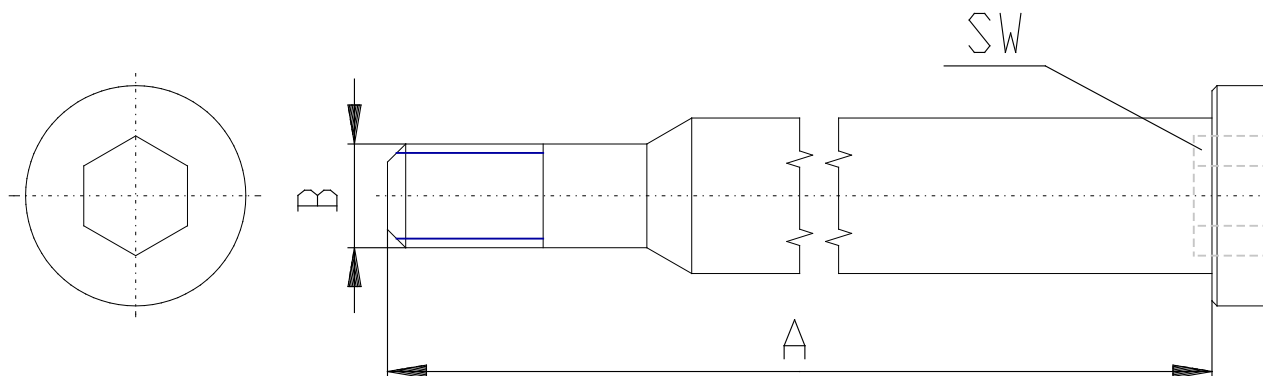

Assembly screws VM - Series MC

Product code: MC1-VM

Datasheet creation date: 07/03/2025 16:06

Check the most updated document online [click here](#)

TECHNICAL DATA

Mod.	MC1-VM
------	--------

Assembly screws VM - Series MC

Product code: MC1-VM

FRONTALE

LATERALE

DIMENSIONS

A (mm)	48.5
B	M4
SW (mm)	4
Size	1