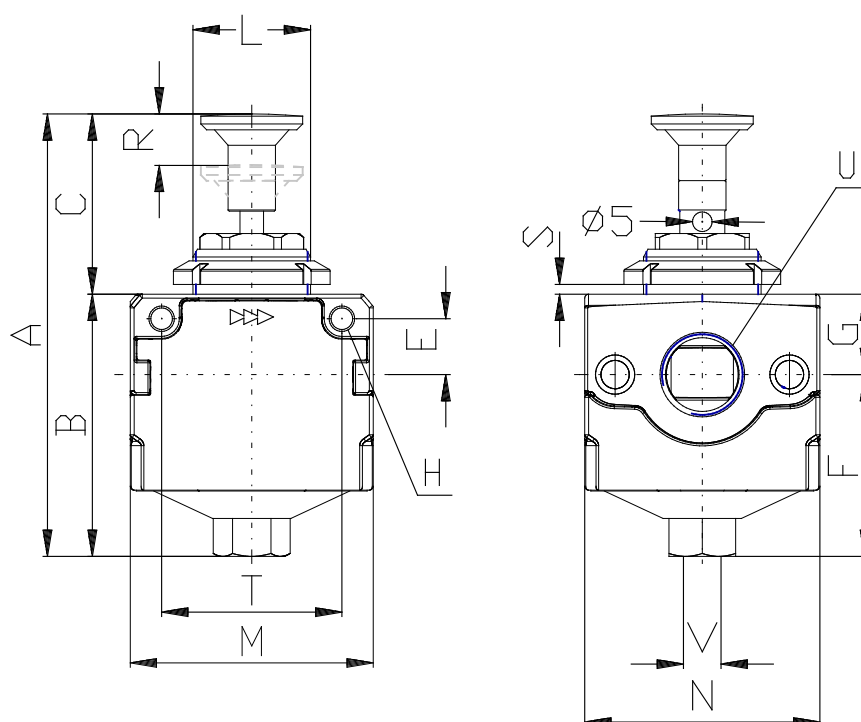

## Locable isolation 3/2-way valve Serie MC - Serie MC

Product code: MC104-V01

Datasheet creation date: 10/03/2025 00:53

Check the most updated document online [click here](#)

### TECHNICAL DATA

Mod. (mm)	MC104-V01
U	G1/4

## Locable isolation 3/2-way valve Serie MC - Serie MC

Product code: MC104-V01

### DIMENSIONS

<b>A (mm)</b>	96.5
<b>B (mm)</b>	54.5
<b>C (mm)</b>	42
<b>E (mm)</b>	11
<b>F (mm)</b>	38.5
<b>G (mm)</b>	16.0
<b>H (mm)</b>	4.5
<b>L</b>	30x1.5
<b>M (mm)</b>	45
<b>N (mm)</b>	45
<b>R (mm)</b>	9
<b>heavy</b>	0:6
<b>T (mm)</b>	35
<b>V</b>	G1/8