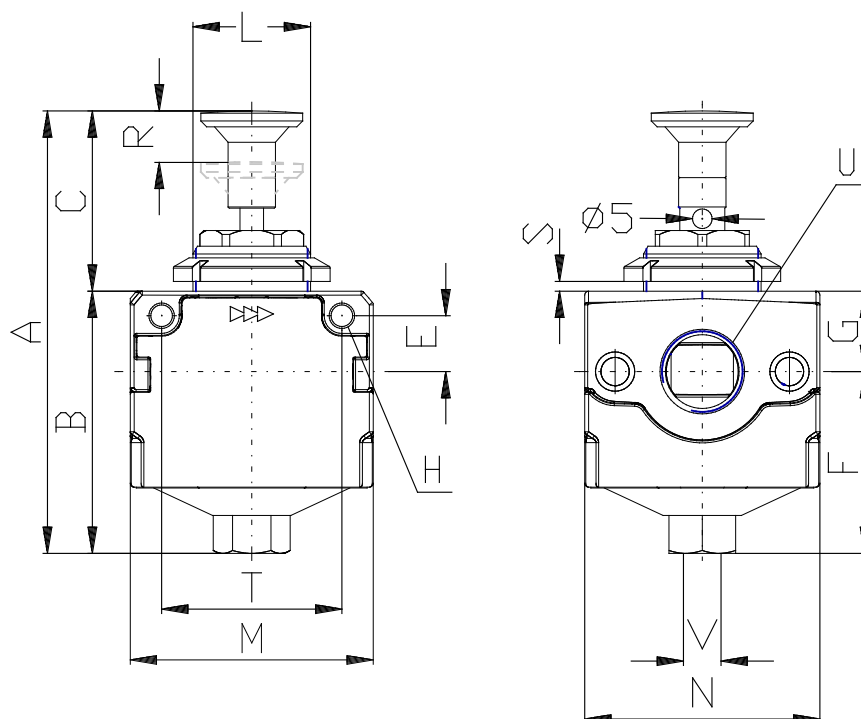

Locable isolation 3/2-way valve Serie MC - Serie MC

Product code: MC202-V01

Datasheet creation date: 10/03/2025 00:53

Check the most updated document online [click here](#)

TECHNICAL DATA

Mod. (mm)	MC202-V01
U	G1/2

Locable isolation 3/2-way valve Serie MC - Serie MC

Product code: MC202-V01

DIMENSIONS

A (mm)	113.0
B (mm)	67.0
C (mm)	46
E (mm)	14
F (mm)	46.5
G (mm)	20.5
H (mm)	5.5
L	30x1.5
M (mm)	62
N (mm)	60
R (mm)	13
heavy	0:6
T (mm)	46
V	G1/4