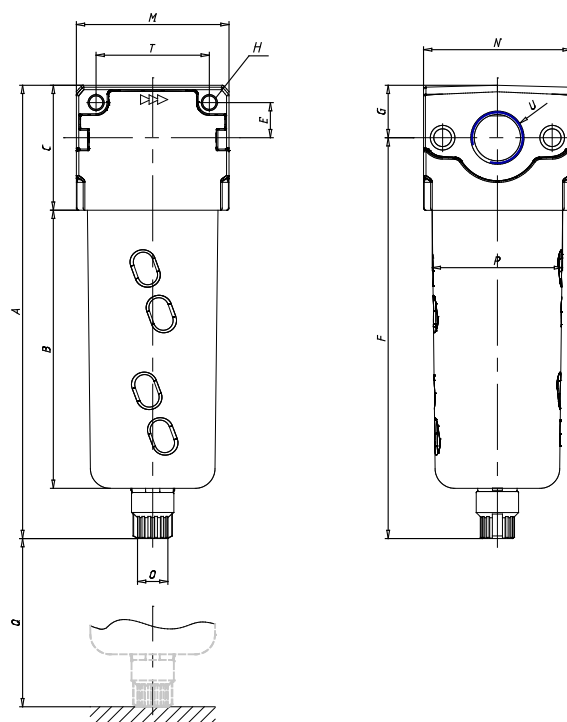

## Coalescing filter - Series MC

Product code: MC238-FB0

Datasheet creation date: 10/03/2025 00:49

Check the most updated document online [click here](#)

### TECHNICAL DATA

Mod.	MC238-FB0
U	G3/8

### DIMENSIONS

<b>A (mm)</b>	184
<b>B (mm)</b>	133
<b>C (mm)</b>	51
<b>E (mm)</b>	14
<b>F (mm)</b>	163.0
<b>G (mm)</b>	21.0
<b>H (mm)</b>	5.5
<b>M (mm)</b>	62
<b>N (mm)</b>	60
<b>O</b>	G1/8
<b>P (mm)</b>	53
<b>Q (mm)</b>	72
<b>T (mm)</b>	46