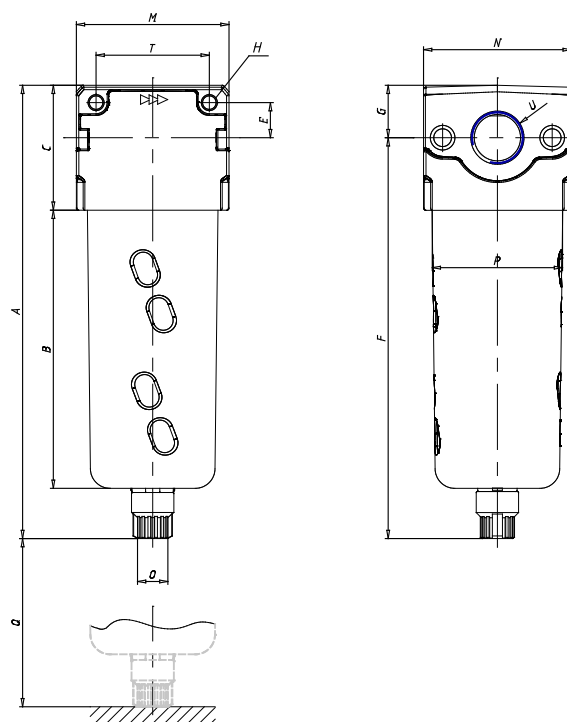

## Coalescing filter - Series MC

Product code: MC238-FB3

Datasheet creation date: 10/03/2025 00:49

Check the most updated document online [click here](#)

### TECHNICAL DATA

Mod.	MC238-FB3
U	G3/8

### DIMENSIONS

<b>A (mm)</b>	184
<b>B (mm)</b>	133
<b>C (mm)</b>	51
<b>E (mm)</b>	14
<b>F (mm)</b>	163.0
<b>G (mm)</b>	21.0
<b>H (mm)</b>	5.5
<b>M (mm)</b>	62
<b>N (mm)</b>	60
<b>O</b>	G1/8
<b>P (mm)</b>	53
<b>Q (mm)</b>	72
<b>T (mm)</b>	46