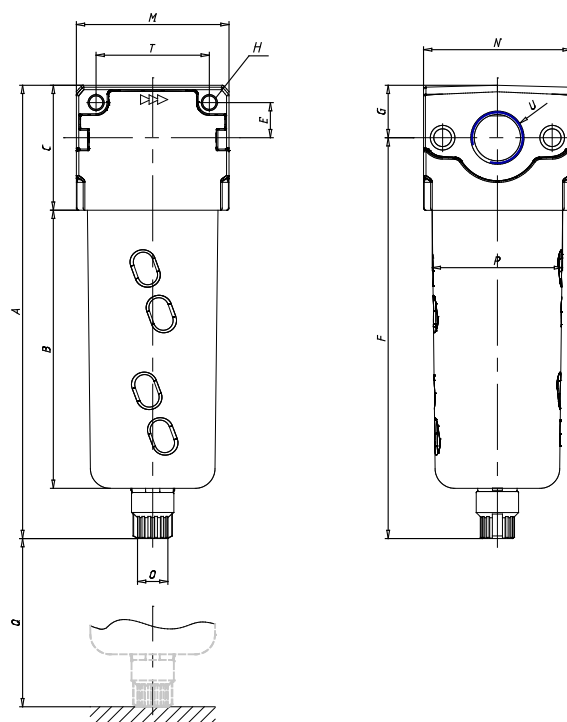

## Coalescing filter - Series MC

Product code: MC238-FB5

Datasheet creation date: 10/03/2025 00:49

Check the most updated document online [click here](#)

### TECHNICAL DATA

Mod.	MC238-FB5
U	G3/8

### DIMENSIONS

<b>A (mm)</b>	184
<b>B (mm)</b>	133
<b>C (mm)</b>	51
<b>E (mm)</b>	14
<b>F (mm)</b>	163.0
<b>G (mm)</b>	21.0
<b>H (mm)</b>	5.5
<b>M (mm)</b>	62
<b>N (mm)</b>	60
<b>O</b>	G1/8
<b>P (mm)</b>	53
<b>Q (mm)</b>	72
<b>T (mm)</b>	46