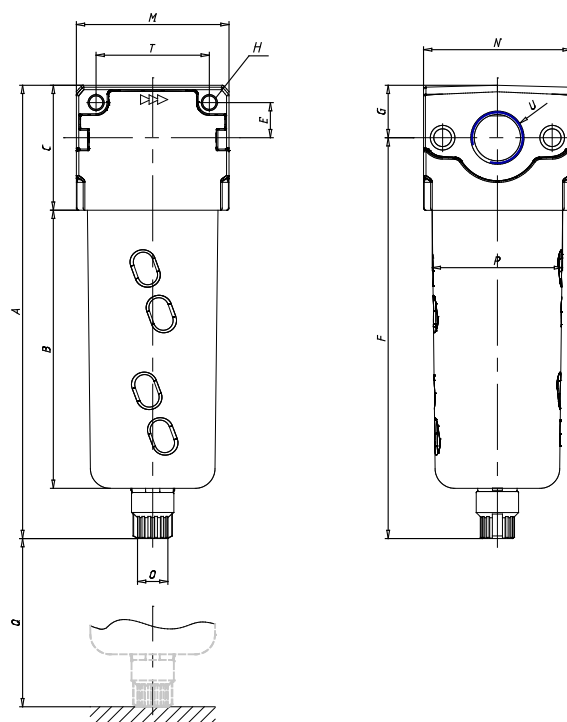

Coalescing filter - Series MC

Product code: MC238-FB8

Datasheet creation date: 10/03/2025 00:49

Check the most updated document online [click here](#)

TECHNICAL DATA

Mod.	MC238-FB8
U	G3/8

Coalescing filter - Series MC

Product code: MC238-FB8

DIMENSIONS

A (mm)	184
B (mm)	133
C (mm)	51
E (mm)	14
F (mm)	163.0
G (mm)	21.0
H (mm)	5.5
M (mm)	62
N (mm)	60
O	G1/8
P (mm)	53
Q (mm)	72
T (mm)	46