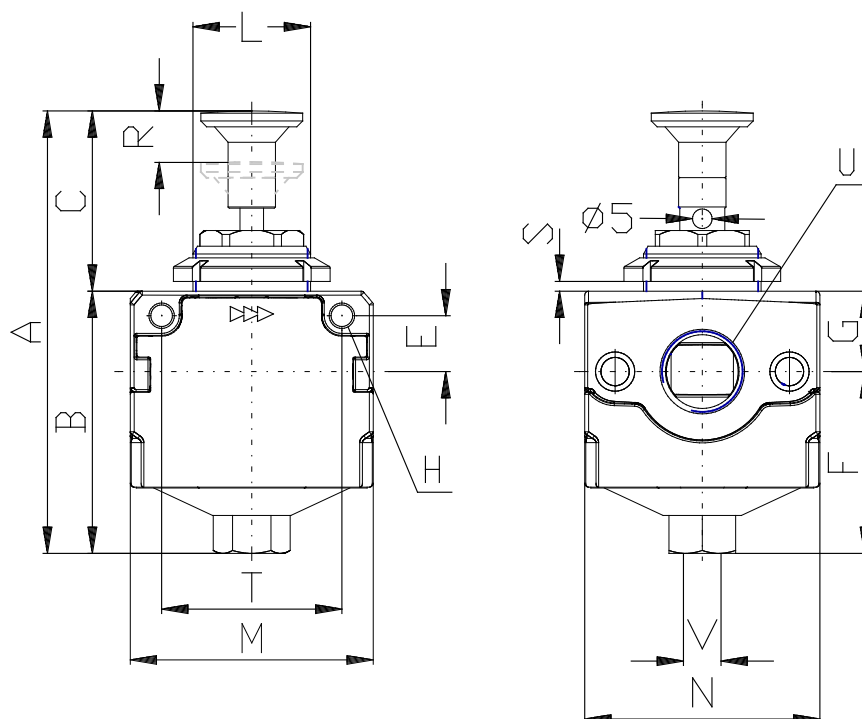

Locable isolation 3/2-way valve Serie MC - Serie MC

Product code: MC238-V01

Datasheet creation date: 10/03/2025 00:53

Check the most updated document online [click here](#)

TECHNICAL DATA

Mod. (mm)	MC238-V01
U	G3/8

Locable isolation 3/2-way valve Serie MC - Serie MC

Product code: MC238-V01

DIMENSIONS

A (mm)	113.0
B (mm)	67.0
C (mm)	46
E (mm)	14
F (mm)	46.5
G (mm)	20.5
H (mm)	5.5
L	30x1.5
M (mm)	62
N (mm)	60
R (mm)	13
heavy	0:6
T (mm)	46
V	G1/4