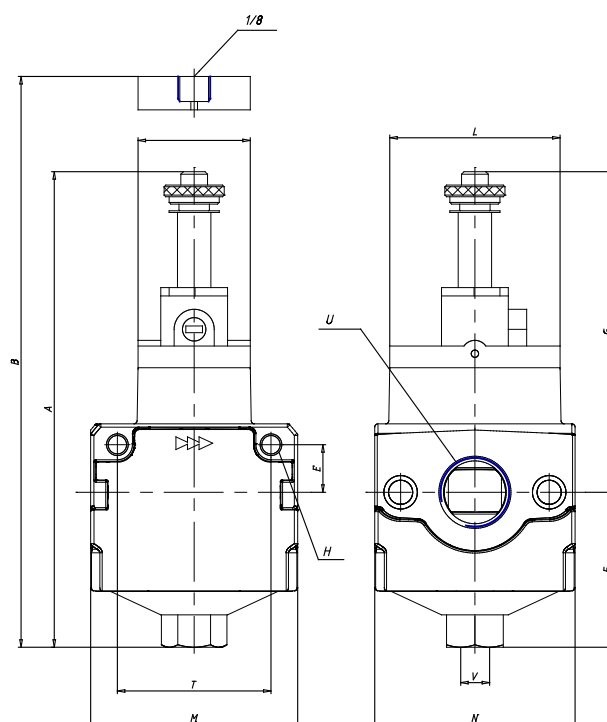

Isolation valve 3/2 electric/pneumatic MC - Serie MC

Product code: MC238-V16

Datasheet creation date: 10/03/2025 00:53

Check the most updated document online [click here](#)

TECHNICAL DATA

Mod.	MC238-V16
U	G3/8

Isolation valve 3/2 electric/pneumatic MC - Serie MC

Product code: MC238-V16

DIMENSIONS

A (mm)	142.5
B (mm)	-
E (mm)	14
F (mm)	46.5
G (mm)	96
H (mm)	5.5
I (mm)	33.5
L (mm)	51
M (mm)	62
N (mm)	60
T (mm)	46
V	G1/4