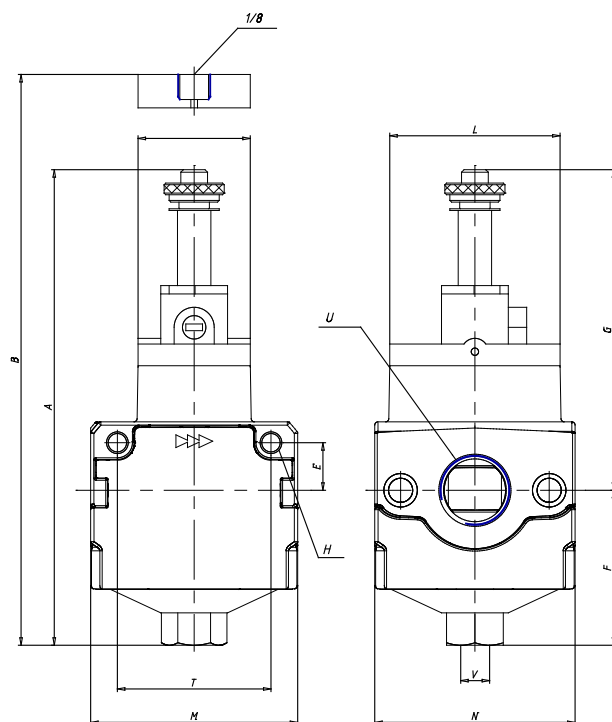

## Isolation valve 3/2 electric/pneumatic MC - Serie MC

Product code: MC238-V36

Datasheet creation date: 10/03/2025 00:53

Check the most updated document online [click here](#)

### TECHNICAL DATA

Mod.	MC238-V36
U	G3/8

## Isolation valve 3/2 electric/pneumatic MC - Serie MC

Product code: MC238-V36

### DIMENSIONS

<b>A (mm)</b>	-
<b>B (mm)</b>	93.5
<b>E (mm)</b>	14
<b>F (mm)</b>	46.5
<b>G (mm)</b>	-
<b>H (mm)</b>	5.5
<b>I (mm)</b>	33.5
<b>L (mm)</b>	51
<b>M (mm)</b>	62
<b>N (mm)</b>	60
<b>T (mm)</b>	46
<b>V</b>	G1/4