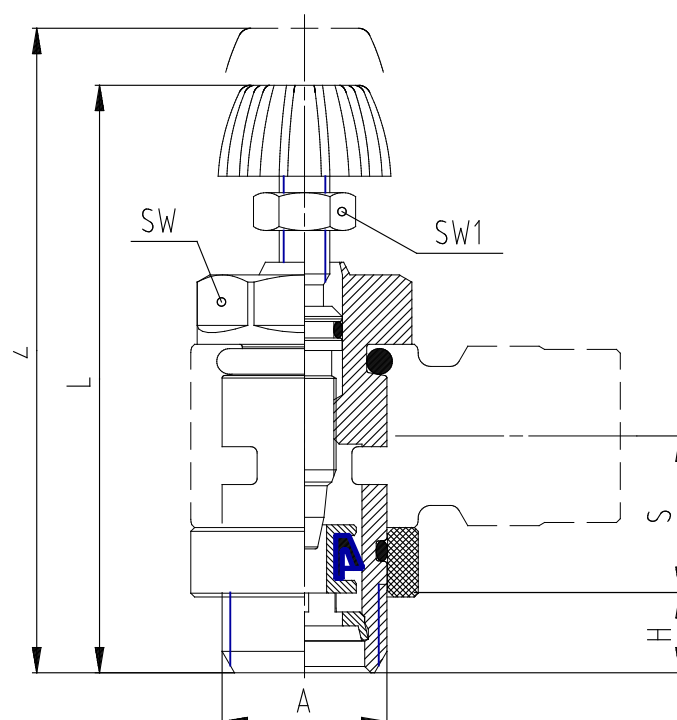

## Valves - Series MCU

Product code: MCU 708-3/8

Datasheet creation date: 10/03/2025 12:13

Check the most updated document online [click here](#)

### TECHNICAL DATA

Mod.	MCU 708-3/8
------	-------------

## Valves - Series MCU

Product code: MCU 708-3/8

### DIMENSIONS

<b>A</b>	3/8
<b>H (mm)</b>	7.0
<b>L (mm)</b>	52.5
<b>S (mm)</b>	12.5
<b>SW (mm)</b>	18
<b>SW1 (mm)</b>	10.0
<b>Z (mm)</b>	60.5