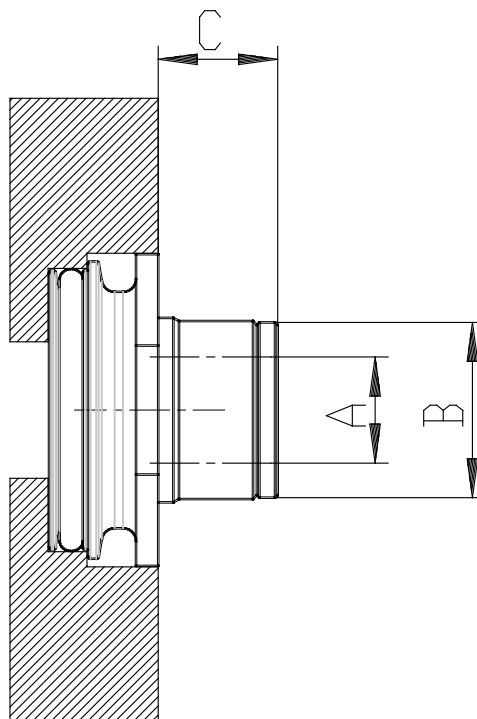

Threaded cartridges - Series MD

Product code: MD1-A-10

Datasheet creation date: 07/03/2025 16:06

Check the most updated document online [click here](#)

TECHNICAL DATA

Series	MD1-A
--------	-------

Threaded cartridges - Series MD

Product code: MD1-A-10

DIMENSIONS

Series	MD1-A
---------------	-------